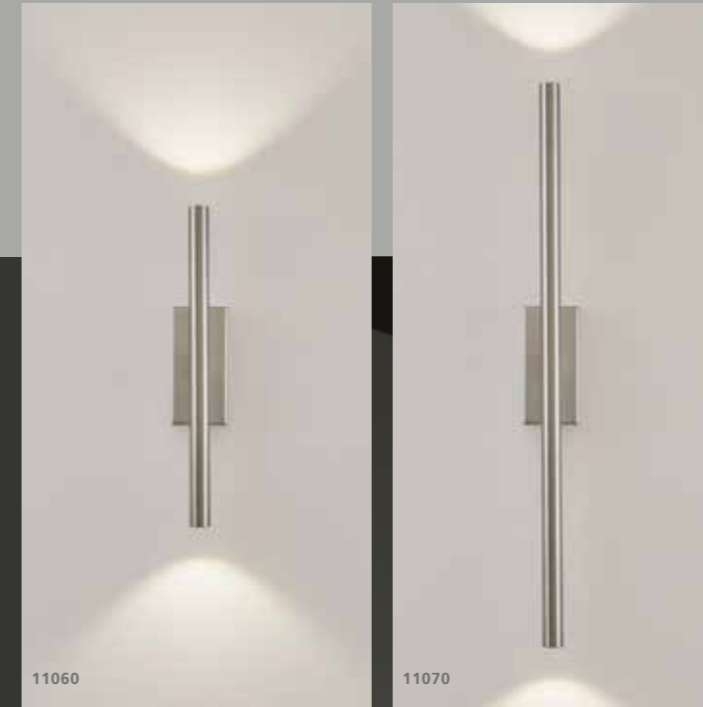

GLOW

GLOW IS A REGISTRATED DESIGN BY COEN MUNSTERS 2012

PROJECT WITH GLOW IN BLACK STRUCTURE
 BALTHASAR RESS WEINBAR & VINO THEK
 MARKT 13A, D-60311 FRANKFURT
 FOTOGRAHY BY: NIKITA KULIKOV

GLOW

11060

11070

11060 W2

11070 W2 XL

11005 H1

11010 H1

11020 H1

11030 H1

11040 H1

GLOW W2 2 X LED 4,5 WATT / 2700K
11060 COLORS 01 02 05 16 32

GLOW W2 XL 2 X LED 4,5 WATT / 2700K
11070 COLORS 01 02 05 16 32

GLOW H1 1X LED 4,5 WATT / 2700K
11005 50 CM TUBE COLORS 01 02 05 16 32
11010 70 CM TUBE COLORS 01 02 05 16 32
11020 100 CM TUBE COLORS 01 02 05 16 32
11030 130 CM TUBE COLORS 01 02 05 16 32
11040 185 CM TUBE COLORS 01 02 05 16 32

- COLORS**
- 01 SATIN BRASS MESSING MATT
 - 02 CHROME CHROME
 - 05 BRONZE ALTMESSING
 - 16 MATT NICKEL NICKEL MATT
 - 32 BLACK STRUCTURE SCHWARZ STRUKTUR

GENERAL INFORMATION: - DIMMABLE
 - OTHER COLORS ON REQUEST