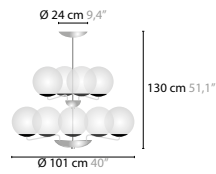

INNERBLOOM

DESIGN BY COEN MUNSTERS

13983 H5

13986 H8

13989 H12

13992 W1

INNERBLOOM H5 BASE: 5 X E27 / 220V / MAX 40W

13983 COLOURS 32 (FITTING BASE SATIN BRASS 01)
MORE COLOURS ON REQUEST