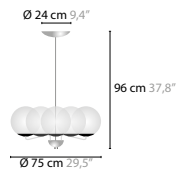

INNERBLOOM

DESIGN BY COEN MUNSTERS

13983 H5

13986 H8

13989 H12

13992 W1

INNERBLOOM H5 BASE: 5 X E27 / 220V / MAX 40W

13983 COLOURS 32 (FITTING BASE SATIN BRASS 01)
MORE COLOURS ON REQUEST