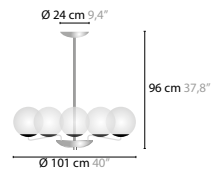

INNERBLOOM

DESIGN BY COEN MUNSTERS

13983 H5

13986 H8

13989 H12

13992 W1

INNERBLOOM H5 BASE: 5 X E27 / 220V / MAX 40W

13983 COLOURS 32 (FITTING BASE SATIN BRASS 01)
MORE COLOURS ON REQUEST