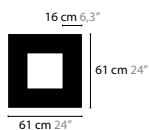

12500 > 12502 H8