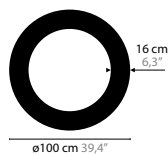

SKY CYCLES - OVAL / ROUND / SQUARE

DESIGN BY COEN MUNSTERS

12400 > 12402 H8

12410 > 12412 H6

12416 > 12418 H12

12422 > 12424 H12

12428 > 12430 H17

12406 > 12408 H12