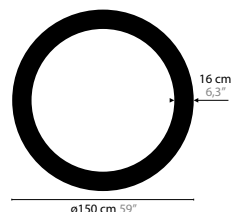

SKY CYCLES - OVAL / ROUND / SQUARE

DESIGN BY COEN MUNSTERS

12400 > 12402 H8

12410 > 12412 H6

12416 > 12418 H12

12422 > 12424 H12

12428 > 12430 H17

12406 > 12408 H12