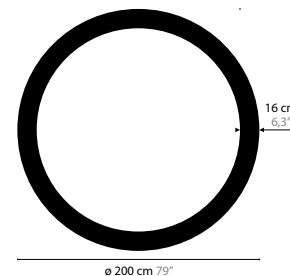

SKY CYCLES - OVAL / ROUND / SQUARE

DESIGN BY COEN MUNSTERS

12400 > 12402 H8

12410 > 12412 H6

12416 > 12418 H12

12422 > 12424 H12

12428 > 12430 H17

12406 > 12408 H12