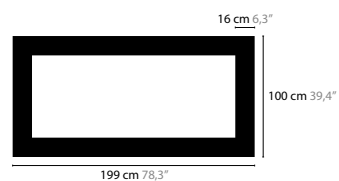

12456 > 12458 H26

LED*

SKY CYCLES H5 BASE: 5 X G9 / 220V / MAX. 40W

12540	WITH CRYSTAL	COLOURS 02
12541	WITH SPECTRA® CRYSTAL	COLOURS 02
12542	WITH SWAROVSKI® STRASS®	COLOURS 02

SKY CYCLES H8 BASE: 8 X G9 / 220V / MAX. 40W

12546	WITH CRYSTAL	COLOURS 02
12547	WITH SPECTRA® CRYSTAL	COLOURS 02
12548	WITH SWAROVSKI® STRASS®	COLOURS 02

SKY CYCLES H12 BASE: 12 X G9 / 220V / MAX. 40W

12552	WITH CRYSTAL	COLOURS 02
12553	WITH SPECTRA® CRYSTAL	COLOURS 02
12554	WITH SWAROVSKI® STRASS®	COLOURS 02

SKY CYCLES H16 BASE: 16 X G9 / 220V / MAX. 40W

12558	WITH CRYSTAL	COLOURS 02
12559	WITH SPECTRA® CRYSTAL	COLOURS 02
12560	WITH SWAROVSKI® STRASS®	COLOURS 02

SKY CYCLES H29 BASE: 29 X G9 / 220V / MAX. 40W

12564	WITH CRYSTAL	COLOURS 02
12565	WITH SPECTRA® CRYSTAL	COLOURS 02
12566	WITH SWAROVSKI® STRASS®	COLOURS 02

SKY CYCLES H16 BASE: 16 X G9 / 220V / MAX. 40W

12450	WITH CRYSTAL	COLOURS 02
12451	WITH SPECTRA® CRYSTAL	COLOURS 02
12452	WITH SWAROVSKI® STRASS®	COLOURS 02

SKY CYCLES H26 BASE: 26 X G9 / 220V / MAX. 40W

12456	WITH CRYSTAL	COLOURS 02
12457	WITH SPECTRA® CRYSTAL	COLOURS 02
12458	WITH SWAROVSKI® STRASS®	COLOURS 02

COLOURS 02 CHROME

GENERAL INFORMATION: - CUSTOMISING ON REQUEST, BOTH FOR SIZE OF FIXTURE AND LENGTH OF CRYSTAL
- *LED ON REQUEST

OTHER COLOURS ON REQUEST