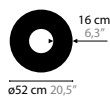

12410 > 12412 H6