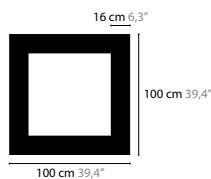

12506 > 12508 H16