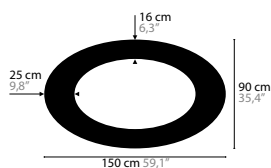

SKY CYCLES - OVAL / ROUND / SQUARE

DESIGN BY COEN MUNSTERS

12400 > 12402 H8

12410 > 12412 H6

12416 > 12418 H12

12422 > 12424 H12

12428 > 12430 H17

12406 > 12408 H12