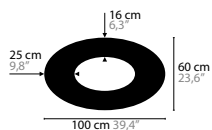

SKY CYCLES - OVAL / ROUND / SQUARE

DESIGN BY COEN MUNSTERS

12400 > 12402 H8

12410 > 12412 H6

12416 > 12418 H12

12422 > 12424 H12

12428 > 12430 H17

12406 > 12408 H12