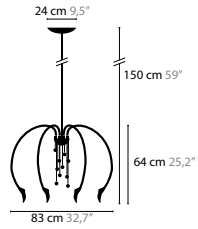

CHILL OUT

DESIGN BY COEN MUNSTERS

10310 / 10311 H6