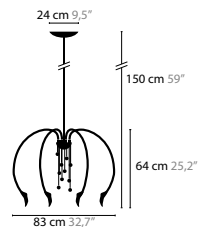

CHILL OUT

DESIGN BY COEN MUNSTERS

10310 / 10311 H6