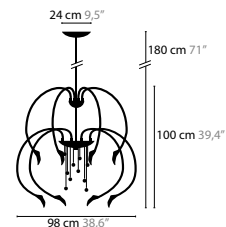

10328 / 10329 H12