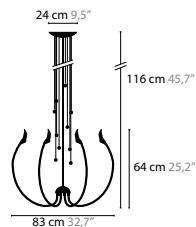

10316 / 10317 H6