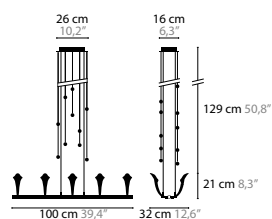

10334 / 10335 H10