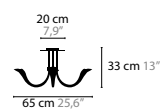

10380 C5

10360 W1

CHILL OUT H6 BASE: 6 X G9 / 220V / MAX. 40W

10310 WITHOUT CRYSTAL COLOURS 00 01 02 05 10 12 16

10311 WITH 10 SWAROVSKI® STRASS® BALLS COLOURS 00 01 02 05 10 12 16

CHILL OUT H8 BASE: 8 X G9 / 220V / MAX. 40W