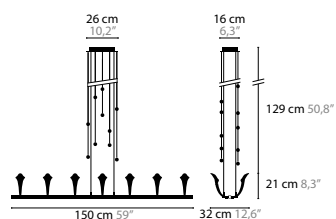

10380 C5

10360 W1

CHILL OUT H6 BASE: 6 X G9 / 220V / MAX. 40W

10310 WITHOUT CRYSTAL COLOURS 00 01 02 05 10 12 16

10311 WITH 10 SWAROVSKI® STRASS® BALLS COLOURS 00 01 02 05 10 12 16

CHILL OUT H8 BASE: 8 X G9 / 220V / MAX. 40W