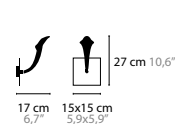

10380 C5

10360 W1

CHILL OUT H6 BASE: 6 X G9 / 220V / MAX. 40W

10310 WITHOUT CRYSTAL COLOURS 00 01 02 05 10 12 16

10311 WITH 10 SWAROVSKI® STRASS® BALLS COLOURS 00 01 02 05 10 12 16

CHILL OUT H8 BASE: 8 X G9 / 220V / MAX. 40W