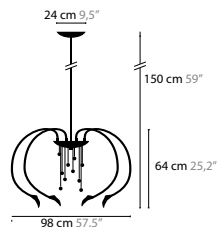

10322 / 10323 H8