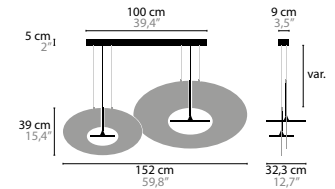

14625 / 14626 H2 STANDARD + GRAND

EYE IN THE SKY H1 MINI

14600	2700K	LED 12W / 1920LM	COLOURS	32	COLOURS DISC	710 - 720
14601	3000-2200K DIM-2-WARM	LED 12W / 1160LM	COLOURS	32	COLOURS DISC	710 - 720

EYE IN THE SKY H1 STANDARD

14602	2700K	LED 18W / 2880LM	COLOURS	32	COLOURS DISC	710 - 720
14603	3000-2200K DIM-2-WARM	LED 18W / 2200LM	COLOURS	32	COLOURS DISC	710 - 720

EYE IN THE SKY H1 GRAND

14604	2700K	LED 24W / 3840LM	COLOURS	32	COLOURS DISC	710 - 720
14605	3000-2200K DIM-2-WARM	LED 24W / 2320LM	COLOURS	32	COLOURS DISC	710 - 720

EYE IN THE SKY H2 STANDARD

14610	2700K	LED 2 X 18W / 5760LM	COLOURS	32	COLOURS DISC	710 - 720
14611	3000-2200K DIM-2-WARM	LED 2 X 18W / 4400LM	COLOURS	32	COLOURS DISC	710 - 720

EYE IN THE SKY H3 STANDARD

14615	2700K	LED 3 X 18W / 8640LM	COLOURS	32	COLOURS DISC	710 - 720
14616	3000-2200K DIM-2-WARM	LED 3 X 18W / 6600LM	COLOURS	32	COLOURS DISC	710 - 720

EYE IN THE SKY H4 MINI

14620	2700K	LED 4 X 12W / 7680LM	COLOURS	32	COLOURS DISC	710 - 720
14621	3000-2200K DIM-2-WARM	LED 4 X 12W / 4640LM	COLOURS	32	COLOURS DISC	710 - 720

EYE IN THE SKY H2 STANDARD + GRAND

14625	2700K	LED 18W+24W / 6720LM	COLOURS	32	COLOURS DISC	710 - 720
14626	3000-2200K DIM-2-WARM	LED 18W+24W / 4520LM	COLOURS	32	COLOURS DISC	710 - 720

EYE IN THE SKY W2

14630	2700K		COLOURS	32	COLOURS DISC	710 - 720

EYE IN THE SKY F1

14635	2700K	LED 18W / 2880LM	COLOURS	32	COLOURS DISC	710 - 720

COLOURS PENDANT

32 BLACK STRUCTURE

COLOURS DISC

710 SILVER MATT ANODIZED

720 GOLD MATT ANODIZED

GENERAL INFORMATION: - DIMMABLE
- STANDARD CABLE LENGTH 150 CM (ADJUSTABLE)

OTHER COLOURS ON REQUEST