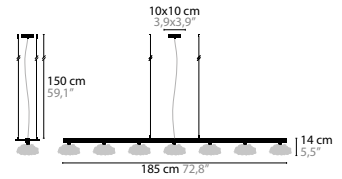

10740 / 10741 / 10742 H7