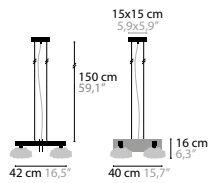

10750 / 10751 / 10752 H4