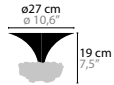

10860 / 10861 / 10862 C2C