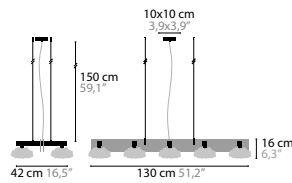

10770 / 10771 / 10772 H10