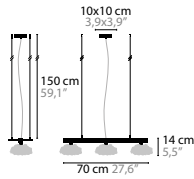

10720 / 10721 / 10722 H3