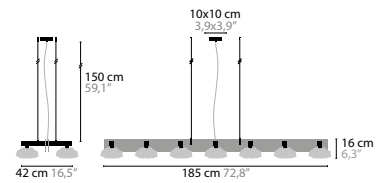

## FROM AMSTERDAM H1

BASE: 1 X G9 / 220V / MAX. 40W

10710	CLEAR GLASS	COLOURS	00 01 02 05 10 12 13 14 16
10711	SILVER GLASS	COLOURS	00 01 02 05 10 12 13 14 16
10712	GOLD GLASS	COLOURS	00 01 02 05 10 12 13 14 16