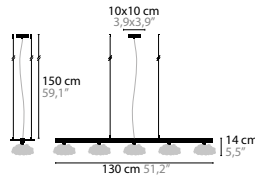

10730 / 10731 / 10732 H5