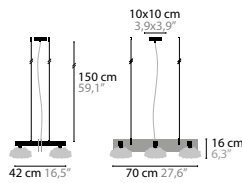

10760 / 10761 / 10762 H6