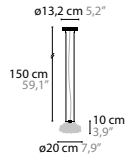

FLOWERS FROM AMSTERDAM

DESIGN BY COEN MUNSTERS

10710 / 10711 / 10712 H1