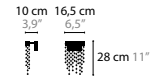

10952 / 10954 W1 S CXL