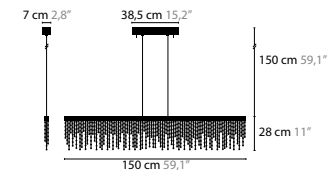

10928 > 10930 HXL CXL