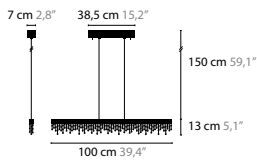

FROZEN EYES

DESIGN BY COEN MUNSTERS

10910 > 10912 H C