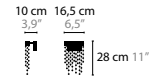

10952 / 10954 W1 S CXL