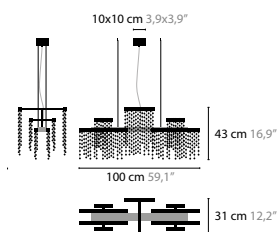

10934 > 10936 H10