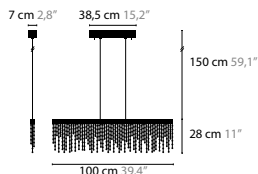

10916 > 10918 H CXL