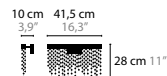

10976 / 10978 W1 L CXL