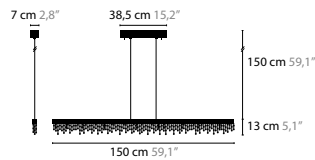

10922 > 10924 HXL C