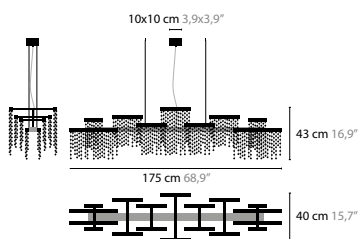

FROZEN EYES H C

BASE: LED 18W / 2700K / 24V / 2700K / 2250LM

10910 WITH CRYSTAL

COLOURS 00 01 02 05 10 12 13 14 16

10911 WITH SPECTRA® CRYSTAL

COLOURS 00 01 02 05 10 12 13 14 16

10912 WITH SWAROVSKI® STRASS®