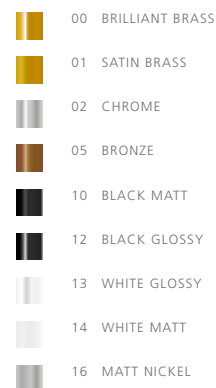

COLOURS

GENERAL INFORMATION: - DIMMABLE

▶ OTHER COLOURS
ON REQUEST