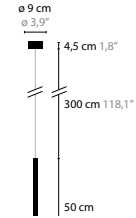

GLOW

DESIGN BY COEN MUNSTERS

11060 W2

11070 W2 XL

11005 H1

11010 H1

11020 H1

11030 H1

11040 H1

11050 H3

11052 H8

GLOW W2 11060

BASE: 2 X LED 6W / 3000K / 1618LM
COLOURS 00 01 02 05 16 32

GLOW W2 XL 11070

BASE: 2 X LED 6W / 3000K / 1618LM
COLOURS 00 01 02 05 16 32

GLOW H1

BASE: 1 X LED 6W / 3000K / 809LM

- 11005 50 CM TUBE
- 11010 70 CM TUBE
- 11020 100 CM TUBE
- 11030 130 CM TUBE
- 11040 185 CM TUBE

COLOURS 00 01 02 05 16 32
COLOURS 00 01 02 05 16 32
COLOURS 00 01 02 05 16 32
COLOURS 00 01 02 05 16 32
COLOURS 00 01 02 05 16 32

GLOW H3

BASE: 3 X LED 6W / 3000K / 2427LM

11050

COLOURS 00 01 02 05 16 32

GLOW H8

BASE: 8 X LED 6W / 3000K / 6472LM

11052

COLOURS 00 01 02 05 16 32

COLOURS

- 00 BRILLIANT BRASS
- 01 SATIN BRASS
- 02 CHROME
- 05 BRONZE
- 16 MATT NICKEL
- 32 BLACK STRUCTURE

GENERAL INFORMATION: - DIMMABLE

▷ OTHER COLOURS
ON REQUEST