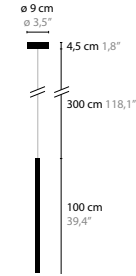

GLOW

DESIGN BY COEN MUNSTERS

11060 W2

11070 W2 XL

11005 H1

11010 H1

11020 H1

11030 H1

11040 H1

11050 H3

11052 H8

GLOW W2 11060

BASE: 2 X LED 6W / 3000K / 1618LM
COLOURS 00 01 02 05 16 32

GLOW W2 XL 11070

BASE: 2 X LED 6W / 3000K / 1618LM
COLOURS 00 01 02 05 16 32

GLOW H1

BASE: 1 X LED 6W / 3000K / 809LM

- 11005 50 CM TUBE
- 11010 70 CM TUBE
- 11020 100 CM TUBE
- 11030 130 CM TUBE
- 11040 185 CM TUBE

COLOURS 00 01 02 05 16 32
COLOURS 00 01 02 05 16 32
COLOURS 00 01 02 05 16 32
COLOURS 00 01 02 05 16 32
COLOURS 00 01 02 05 16 32

GLOW H3

BASE: 3 X LED 6W / 3000K / 2427LM

11050

COLOURS 00 01 02 05 16 32

GLOW H8

BASE: 8 X LED 6W / 3000K / 6472LM

11052

COLOURS 00 01 02 05 16 32

COLOURS

- 00 BRILLIANT BRASS
- 01 SATIN BRASS
- 02 CHROME
- 05 BRONZE
- 16 MATT NICKEL
- 32 BLACK STRUCTURE

GENERAL INFORMATION: - DIMMABLE

▷ OTHER COLOURS
ON REQUEST