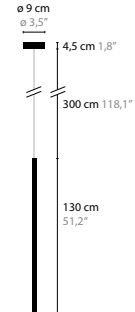

GLOW

DESIGN BY COEN MUNSTERS

11060 W2

11070 W2 XL

11005 H1

11010 H1

11020 H1

11030 H1

11040 H1

11050 H3

11052 H8

GLOW W2 11060

BASE: 2 X LED 6W / 3000K / 1618LM
COLOURS 00 01 02 05 16 32

GLOW W2 XL 11070

BASE: 2 X LED 6W / 3000K / 1618LM
COLOURS 00 01 02 05 16 32

GLOW H1

BASE: 1 X LED 6W / 3000K / 809LM

- 11005 50 CM TUBE
- 11010 70 CM TUBE
- 11020 100 CM TUBE
- 11030 130 CM TUBE
- 11040 185 CM TUBE

COLOURS 00 01 02 05 16 32
COLOURS 00 01 02 05 16 32
COLOURS 00 01 02 05 16 32
COLOURS 00 01 02 05 16 32
COLOURS 00 01 02 05 16 32

GLOW H3

BASE: 3 X LED 6W / 3000K / 2427LM

11050

COLOURS 00 01 02 05 16 32

GLOW H8

BASE: 8 X LED 6W / 3000K / 6472LM

11052

COLOURS 00 01 02 05 16 32

COLOURS

- 00 BRILLIANT BRASS
- 01 SATIN BRASS
- 02 CHROME
- 05 BRONZE
- 16 MATT NICKEL
- 32 BLACK STRUCTURE

GENERAL INFORMATION: - DIMMABLE

▷ OTHER COLOURS
ON REQUEST