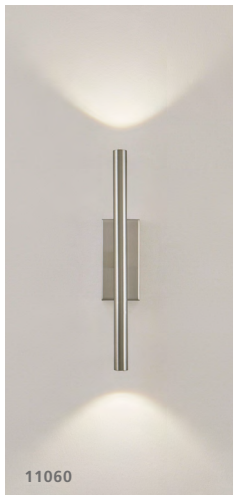

GLOW

DESIGN BY COEN MUNSTERS

11060 W2

11070 W2 XL

11005 H1

11010 H1

11020 H1

11030 H1

11040 H1

11050 H3

11052 H8

GLOW W2 11060

BASE: 2 X LED 6W / 3000K / 1618LM
COLOURS 00 01 02 05 16 32

GLOW W2 XL 11070

BASE: 2 X LED 6W / 3000K / 1618LM
COLOURS 00 01 02 05 16 32

GLOW H1

BASE: 1 X LED 6W / 3000K / 809LM

- 11005 50 CM TUBE
- 11010 70 CM TUBE
- 11020 100 CM TUBE
- 11030 130 CM TUBE
- 11040 185 CM TUBE

COLOURS 00 01 02 05 16 32
COLOURS 00 01 02 05 16 32
COLOURS 00 01 02 05 16 32
COLOURS 00 01 02 05 16 32
COLOURS 00 01 02 05 16 32

COLOURS

- 00 BRILLIANT BRASS
- 01 SATIN BRASS
- 02 CHROME
- 05 BRONZE
- 16 MATT NICKEL
- 32 BLACK STRUCTURE

GENERAL INFORMATION: - DIMMABLE

▷ OTHER COLOURS
ON REQUEST