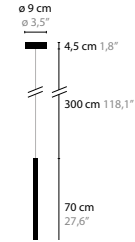

GLOW

DESIGN BY COEN MUNSTERS

11060 W2

11070 W2 XL

11005 H1

11010 H1

11020 H1

11030 H1

11040 H1

11050 H3

11052 H8

GLOW W2 11060

BASE: 2 X LED 6W / 3000K / 1618LM
COLOURS 00 01 02 05 16 32

GLOW W2 XL 11070

BASE: 2 X LED 6W / 3000K / 1618LM
COLOURS 00 01 02 05 16 32

GLOW H1

BASE: 1 X LED 6W / 3000K / 809LM

- 11005 50 CM TUBE
- 11010 70 CM TUBE
- 11020 100 CM TUBE
- 11030 130 CM TUBE
- 11040 185 CM TUBE

COLOURS 00 01 02 05 16 32
COLOURS 00 01 02 05 16 32
COLOURS 00 01 02 05 16 32
COLOURS 00 01 02 05 16 32
COLOURS 00 01 02 05 16 32

GLOW H3

BASE: 3 X LED 6W / 3000K / 2427LM

11050

COLOURS 00 01 02 05 16 32

GLOW H8

BASE: 8 X LED 6W / 3000K / 6472LM

11052

COLOURS 00 01 02 05 16 32

COLOURS

- 00 BRILLIANT BRASS
- 01 SATIN BRASS
- 02 CHROME
- 05 BRONZE
- 16 MATT NICKEL
- 32 BLACK STRUCTURE

GENERAL INFORMATION: - DIMMABLE

▷ OTHER COLOURS
ON REQUEST