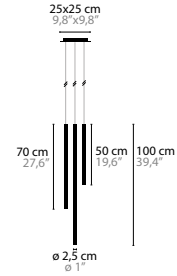

GLOW

DESIGN BY COEN MUNSTERS

11060 W2

11070 W2 XL

11005 H1

11010 H1

11020 H1

11030 H1

11040 H1

11050 H3

11052 H8

GLOW W2 11060

BASE: 2 X LED 6W / 3000K / 1618LM
COLOURS 00 01 02 05 16 32

GLOW W2 XL 11070

BASE: 2 X LED 6W / 3000K / 1618LM
COLOURS 00 01 02 05 16 32

GLOW H1

BASE: 1 X LED 6W / 3000K / 809LM

- 11005 50 CM TUBE
- 11010 70 CM TUBE
- 11020 100 CM TUBE
- 11030 130 CM TUBE
- 11040 185 CM TUBE

COLOURS 00 01 02 05 16 32
COLOURS 00 01 02 05 16 32
COLOURS 00 01 02 05 16 32
COLOURS 00 01 02 05 16 32
COLOURS 00 01 02 05 16 32

GLOW H3

BASE: 3 X LED 6W / 3000K / 2427LM

11050

COLOURS 00 01 02 05 16 32

GLOW H8

BASE: 8 X LED 6W / 3000K / 6472LM

11052

COLOURS 00 01 02 05 16 32

COLOURS

- 00 BRILLIANT BRASS
- 01 SATIN BRASS
- 02 CHROME
- 05 BRONZE
- 16 MATT NICKEL
- 32 BLACK STRUCTURE

GENERAL INFORMATION: - DIMMABLE

▷ OTHER COLOURS
ON REQUEST