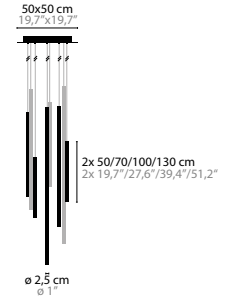

11052 H8

GLOW W2 11060

BASE: 2 X LED 6W / 3000K / 1618LM
COLOURS 00 01 02 05 16 32

GLOW W2 XL 11070

BASE: 2 X LED 6W / 3000K / 1618LM
COLOURS 00 01 02 05 16 32

GLOW H1

BASE: 1 X LED 6W / 3000K / 809LM

- 11005 50 CM TUBE
- 11010 70 CM TUBE
- 11020 100 CM TUBE
- 11030 130 CM TUBE
- 11040 185 CM TUBE

COLOURS 00 01 02 05 16 32
COLOURS 00 01 02 05 16 32
COLOURS 00 01 02 05 16 32
COLOURS 00 01 02 05 16 32
COLOURS 00 01 02 05 16 32

GLOW H3

BASE: 3 X LED 6W / 3000K / 2427LM

11050

COLOURS 00 01 02 05 16 32

GLOW H8

BASE: 8 X LED 6W / 3000K / 6472LM

11052

COLOURS 00 01 02 05 16 32

COLOURS

- 00 BRILLIANT BRASS
- 01 SATIN BRASS
- 02 CHROME
- 05 BRONZE
- 16 MATT NICKEL
- 32 BLACK STRUCTURE

GENERAL INFORMATION: - DIMMABLE

▷ OTHER COLOURS
ON REQUEST