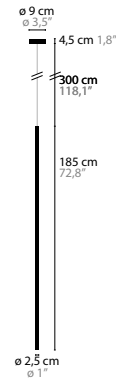

GLOW
DESIGN BY COEN MUNSTERS

11005 H1

11010 H1

11020 H1

11030 H1

11040 H1

11050 H3

11052 H8

11060 W2

11070 W2 XL

GLOW H1

BASE: 1 X LED 6W / 3000K / 809LM

11005	TUBE 50 CM	COLOURS 00 01 02 05 16 32
11010	TUBE 70 CM	COLOURS 00 01 02 05 16 32
11020	TUBE 100 CM	COLOURS 00 01 02 05 16 32
11030	TUBE 130 CM	COLOURS 00 01 02 05 16 32
11040	TUBE 185 CM	COLOURS 00 01 02 05 16 32

GLOW H3

BASE: 3 X LED 6W / 3000K / 2427LM

11050	COLOURS 00 01 02 05 16 32

GLOW H8

BASE: 8 X LED 6W / 3000K / 6472LM

11052	COLOURS 00 01 02 05 16 32

GLOW W2

BASE: 2 X LED 6W / 3000K / 1618LM

11060	COLOURS 00 01 02 05 16 32

GLOW W2 XL

BASE: 2 X LED 6W / 3000K / 1618LM

11070	COLOURS 00 01 02 05 16 32

COLOURS

	00 BRILLIANT BRASS
	01 SATIN BRASS
	02 CHROME
	05 BRONZE
	16 MATT NICKEL
	32 BLACK STRUCTURE