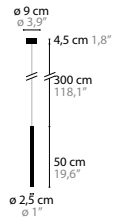

GLOW
DESIGN BY COEN MUNSTERS

11005 H1