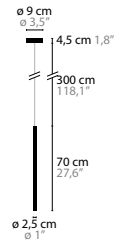

GLOW
DESIGN BY COEN MUNSTERS

11005 H1

11010 H1

11020 H1

11030 H1

11040 H1

11050 H3

11052 H8

11060 W2

11070 W2 XL

GLOW H1

BASE: 1 X LED 6W / 3000K / 809LM

11005	TUBE 50 CM	COLOURS 00 01 02 05 16 32
11010	TUBE 70 CM	COLOURS 00 01 02 05 16 32
11020	TUBE 100 CM	COLOURS 00 01 02 05 16 32
11030	TUBE 130 CM	COLOURS 00 01 02 05 16 32
11040	TUBE 185 CM	COLOURS 00 01 02 05 16 32

GLOW H3

BASE: 3 X LED 6W / 3000K / 2427LM

11050	COLOURS 00 01 02 05 16 32

GLOW H8

BASE: 8 X LED 6W / 3000K / 6472LM

11052	COLOURS 00 01 02 05 16 32

GLOW W2

BASE: 2 X LED 6W / 3000K / 1618LM

11060	COLOURS 00 01 02 05 16 32

GLOW W2 XL

BASE: 2 X LED 6W / 3000K / 1618LM

11070	COLOURS 00 01 02 05 16 32

COLOURS

	00 BRILLIANT BRASS
	01 SATIN BRASS
	02 CHROME
	05 BRONZE
	16 MATT NICKEL
	32 BLACK STRUCTURE