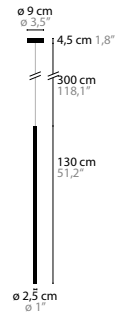

GLOW
DESIGN BY COEN MUNSTERS

11005 H1

11010 H1

11020 H1

11030 H1

11040 H1

11050 H3

11052 H8

11060 W2

11070 W2 XL

GLOW H1

BASE: 1 X LED 6W / 3000K / 809LM

11005	TUBE 50 CM	COLOURS 00 01 02 05 16 32
11010	TUBE 70 CM	COLOURS 00 01 02 05 16 32
11020	TUBE 100 CM	COLOURS 00 01 02 05 16 32
11030	TUBE 130 CM	COLOURS 00 01 02 05 16 32
11040	TUBE 185 CM	COLOURS 00 01 02 05 16 32

GLOW H3

BASE: 3 X LED 6W / 3000K / 2427LM

11050	COLOURS 00 01 02 05 16 32

GLOW H8

BASE: 8 X LED 6W / 3000K / 6472LM

11052	COLOURS 00 01 02 05 16 32

GLOW W2

BASE: 2 X LED 6W / 3000K / 1618LM

11060	COLOURS 00 01 02 05 16 32

GLOW W2 XL

BASE: 2 X LED 6W / 3000K / 1618LM

11070	COLOURS 00 01 02 05 16 32

COLOURS

	00 BRILLIANT BRASS
	01 SATIN BRASS
	02 CHROME
	05 BRONZE
	16 MATT NICKEL
	32 BLACK STRUCTURE