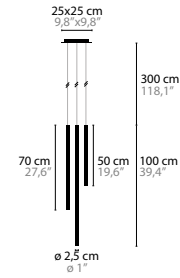

GLOW
DESIGN BY COEN MUNSTERS

11005 H1

11010 H1

11020 H1

11030 H1

11040 H1

11050 H3

11052 H8

11060 W2

11070 W2 XL

GLOW H1

BASE: 1 X LED 6W / 3000K / 809LM

11005	TUBE 50 CM	COLOURS 00 01 02 05 16 32
11010	TUBE 70 CM	COLOURS 00 01 02 05 16 32
11020	TUBE 100 CM	COLOURS 00 01 02 05 16 32
11030	TUBE 130 CM	COLOURS 00 01 02 05 16 32
11040	TUBE 185 CM	COLOURS 00 01 02 05 16 32

GLOW H3

BASE: 3 X LED 6W / 3000K / 2427LM

11050	COLOURS 00 01 02 05 16 32

GLOW H8

BASE: 8 X LED 6W / 3000K / 6472LM

11052	COLOURS 00 01 02 05 16 32

GLOW W2

BASE: 2 X LED 6W / 3000K / 1618LM

11060	COLOURS 00 01 02 05 16 32

GLOW W2 XL

BASE: 2 X LED 6W / 3000K / 1618LM

11070	COLOURS 00 01 02 05 16 32

COLOURS

	00 BRILLIANT BRASS
	01 SATIN BRASS
	02 CHROME
	05 BRONZE
	16 MATT NICKEL
	32 BLACK STRUCTURE