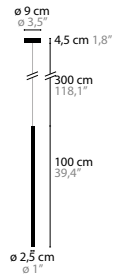

GLOW
DESIGN BY COEN MUNSTERS

11005 H1

11010 H1

11020 H1

11030 H1

11040 H1

11050 H3

11052 H8

11060 W2

11070 W2 XL

GLOW H1

BASE: 1 X LED 6W / 3000K / 809LM

11005	TUBE 50 CM	COLOURS 00 01 02 05 16 32
11010	TUBE 70 CM	COLOURS 00 01 02 05 16 32
11020	TUBE 100 CM	COLOURS 00 01 02 05 16 32
11030	TUBE 130 CM	COLOURS 00 01 02 05 16 32
11040	TUBE 185 CM	COLOURS 00 01 02 05 16 32

GLOW H3

BASE: 3 X LED 6W / 3000K / 2427LM

11050	COLOURS 00 01 02 05 16 32

GLOW H8

BASE: 8 X LED 6W / 3000K / 6472LM

11052	COLOURS 00 01 02 05 16 32

GLOW W2

BASE: 2 X LED 6W / 3000K / 1618LM

11060	COLOURS 00 01 02 05 16 32

GLOW W2 XL

BASE: 2 X LED 6W / 3000K / 1618LM

11070	COLOURS 00 01 02 05 16 32

COLOURS

	00 BRILLIANT BRASS
	01 SATIN BRASS
	02 CHROME
	05 BRONZE
	16 MATT NICKEL
	32 BLACK STRUCTURE