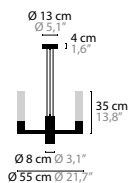

INFINITY

DESIGN BY COEN MUNSTERS

14553 H6+1