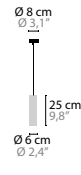

14528 H1

INFINITY H8

BASE: 8 X GU10 / 220V / MAX. 50W

14535

3 X 40 CM, 3 X 60 CM, 2 X 90 CM
COLOURS 00 01 02 05 10 12 13 14 16

INFINITY H12

BASE: 12 X GU10 / 220V / MAX. 50W

14536

4 X 40 CM, 4 X 60 CM, 4 X 90 CM
COLOURS 00 01 02 05 10 12 13 14 16

INFINITY H16

BASE: 16 X GU10 / 220V / MAX. 50W

14537

4 X 40 CM, 5 X 60 CM, 5 X 90 CM, 2 X 145 CM
COLOURS 00 01 02 05 10 12 13 14 16

INFINITY H1

BASE: 1 X GU10 / 220V / MAX. 50W

14528 25 CM TUBE

COLOURS 00 01 02 05 10 12 13 14 16

14529 40 CM TUBE

COLOURS 00 01 02 05 10 12 13 14 16

14530 60 CM TUBE

COLOURS 00 01 02 05 10 12 13 14 16

14531 90 CM TUBE

COLOURS 00 01 02 05 10 12 13 14 16

14532 145 CM TUBE

COLOURS 00 01 02 05 10 12 13 14 16

COLOURS

- 00 BRILLIANT BRASS
- 01 SATIN BRASS
- 02 CHROME
- 05 BRONZE
- 10 BLACK MATT
- 12 BLACK GLOSSY
- 13 WHITE GLOSSY
- 14 WHITE MATT
- 16 MATT NICKEL

GENERAL INFORMATION: - DIMMABLE
- OTHER SIZES AND COLOURS ON REQUESTS

OTHER COLOURS ON REQUEST