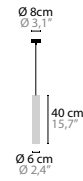

14529 H1

INFINITY H8

BASE: 8 X GU10 / 220V / MAX. 50W

14535

3 X 40 CM, 3 X 60 CM, 2 X 90 CM
COLOURS 00 01 02 05 10 12 13 14 16

INFINITY H12

BASE: 12 X GU10 / 220V / MAX. 50W

14536

4 X 40 CM, 4 X 60 CM, 4 X 90 CM
COLOURS 00 01 02 05 10 12 13 14 16

INFINITY H16

BASE: 16 X GU10 / 220V / MAX. 50W

14537

4 X 40 CM, 5 X 60 CM, 5 X 90 CM, 2 X 145 CM
COLOURS 00 01 02 05 10 12 13 14 16

INFINITY H1

BASE: 1 X GU10 / 220V / MAX. 50W

14528 25 CM TUBE

COLOURS 00 01 02 05 10 12 13 14 16

14529 40 CM TUBE

COLOURS 00 01 02 05 10 12 13 14 16

14530 60 CM TUBE

COLOURS 00 01 02 05 10 12 13 14 16

14531 90 CM TUBE

COLOURS 00 01 02 05 10 12 13 14 16

14532 145 CM TUBE

COLOURS 00 01 02 05 10 12 13 14 16

COLOURS

- 00 BRILLIANT BRASS
- 01 SATIN BRASS
- 02 CHROME
- 05 BRONZE
- 10 BLACK MATT
- 12 BLACK GLOSSY
- 13 WHITE GLOSSY
- 14 WHITE MATT
- 16 MATT NICKEL

GENERAL INFORMATION: - DIMMABLE
- OTHER SIZES AND COLOURS ON REQUESTS

OTHER COLOURS ON REQUEST