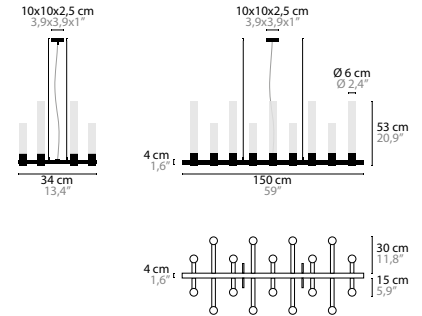

INFINITY

DESIGN BY COEN MUNSTERS

14570 H12

14572 H14

14574 H18

14571 H12

14573 H14

INFINITY H12

BASE: 12 X GU10 / 220V / MAX. 50W

14570 35CM

COLOURS 00 01 02 05 10 12 13 14 16

14571 53CM

COLOURS 00 01 02 05 10 12 13 14 16

INFINITY H14

BASE: 14 X GU10 / 220V / MAX. 50W

14572 35CM

COLOURS 00 01 02 05 10 12 13 14 16

14573 53CM

COLOURS 00 01 02 05 10 12 13 14 16

INFINITY H18

BASE: 18 X GU10 / 220V / MAX. 50W

14574 35CM + 53CM

COLOURS 00 01 02 05 10 12 13 14 16

COLOURS

GENERAL INFORMATION:

- DIMMABLE
- OTHER SIZES AND COLOURS ON REQUEST
- CRYSTAL CHAINS INCLUDED. CUSTOMER'S CHOICE WHETHER TO USE THEM

OTHER COLOURS ON REQUEST