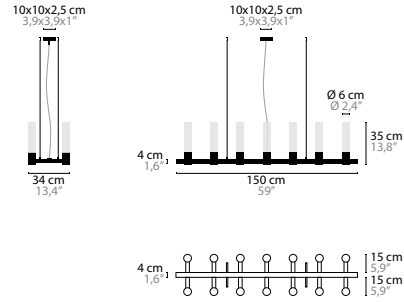

INFINITY

DESIGN BY COEN MUNSTERS

14570 H12

14572 H14

14574 H18

14571 H12

14573 H14

INFINITY H12

BASE: 12 X GU10 / 220V / MAX. 50W

14570 35CM

COLOURS 00 01 02 05 10 12 13 14 16

14571 53CM

COLOURS 00 01 02 05 10 12 13 14 16

INFINITY H14

BASE: 14 X GU10 / 220V / MAX. 50W

14572 35CM

COLOURS 00 01 02 05 10 12 13 14 16

14573 53CM

COLOURS 00 01 02 05 10 12 13 14 16

INFINITY H18

BASE: 18 X GU10 / 220V / MAX. 50W

14574 35CM + 53CM

COLOURS 00 01 02 05 10 12 13 14 16

COLOURS

GENERAL INFORMATION:

- DIMMABLE
- OTHER SIZES AND COLOURS ON REQUEST
- CRYSTAL CHAINS INCLUDED. CUSTOMER'S CHOICE WHETHER TO USE THEM

OTHER COLOURS ON REQUEST