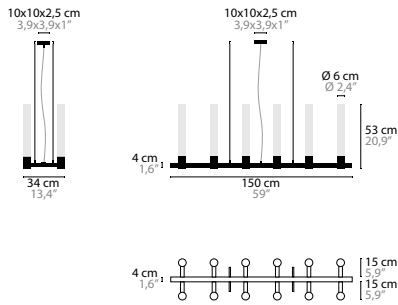

INFINITY

DESIGN BY COEN MUNSTERS

14570 H12

14572 H14

14574 H18

14571 H12

14573 H14

INFINITY H12

BASE: 12 X GU10 / 220V / MAX. 50W

14570 35CM

COLOURS 00 01 02 05 10 12 13 14 16

14571 53CM

COLOURS 00 01 02 05 10 12 13 14 16

INFINITY H14

BASE: 14 X GU10 / 220V / MAX. 50W

14572 35CM

COLOURS 00 01 02 05 10 12 13 14 16

14573 53CM

COLOURS 00 01 02 05 10 12 13 14 16

INFINITY H18

BASE: 18 X GU10 / 220V / MAX. 50W

14574 35CM + 53CM

COLOURS 00 01 02 05 10 12 13 14 16

COLOURS

GENERAL INFORMATION:

- DIMMABLE
- OTHER SIZES AND COLOURS ON REQUEST
- CRYSTAL CHAINS INCLUDED. CUSTOMER'S CHOICE WHETHER TO USE THEM

OTHER COLOURS ON REQUEST