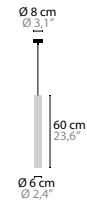

14530 H1

INFINITY H8

BASE: 8 X GU10 / 220V / MAX. 50W

14535

3 X 40 CM, 3 X 60 CM, 2 X 90 CM
COLOURS 00 01 02 05 10 12 13 14 16

INFINITY H12

BASE: 12 X GU10 / 220V / MAX. 50W

14536

4 X 40 CM, 4 X 60 CM, 4 X 90 CM
COLOURS 00 01 02 05 10 12 13 14 16

INFINITY H16

BASE: 16 X GU10 / 220V / MAX. 50W

14537

4 X 40 CM, 5 X 60 CM, 5 X 90 CM, 2 X 145 CM
COLOURS 00 01 02 05 10 12 13 14 16

INFINITY H1

BASE: 1 X GU10 / 220V / MAX. 50W

14528 25 CM TUBE

COLOURS 00 01 02 05 10 12 13 14 16

14529 40 CM TUBE

COLOURS 00 01 02 05 10 12 13 14 16

14530 60 CM TUBE

COLOURS 00 01 02 05 10 12 13 14 16

14531 90 CM TUBE

COLOURS 00 01 02 05 10 12 13 14 16

14532 145 CM TUBE

COLOURS 00 01 02 05 10 12 13 14 16

COLOURS

- 00 BRILLIANT BRASS
- 01 SATIN BRASS
- 02 CHROME
- 05 BRONZE
- 10 BLACK MATT
- 12 BLACK GLOSSY
- 13 WHITE GLOSSY
- 14 WHITE MATT
- 16 MATT NICKEL

GENERAL INFORMATION: - DIMMABLE
- OTHER SIZES AND COLOURS ON REQUESTS

OTHER COLOURS ON REQUEST