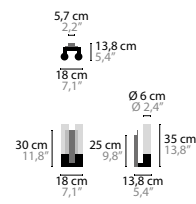

INFINITY

DESIGN BY COEN MUNSTERS

14553 H6+1

14555 H9+1

14557 H12+1

14561 H15+1

14519 W1

14523 W2