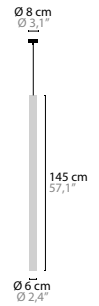

14532 H1

INFINITY H8

BASE: 8 X GU10 / 220V / MAX. 50W

14535

3 X 40 CM, 3 X 60 CM, 2 X 90 CM
COLOURS 00 01 02 05 10 12 13 14 16

INFINITY H12

BASE: 12 X GU10 / 220V / MAX. 50W

14536

4 X 40 CM, 4 X 60 CM, 4 X 90 CM
COLOURS 00 01 02 05 10 12 13 14 16

INFINITY H16

BASE: 16 X GU10 / 220V / MAX. 50W

14537

4 X 40 CM, 5 X 60 CM, 5 X 90 CM, 2 X 145 CM
COLOURS 00 01 02 05 10 12 13 14 16

INFINITY H1

BASE: 1 X GU10 / 220V / MAX. 50W

14528 25 CM TUBE

COLOURS 00 01 02 05 10 12 13 14 16

14529 40 CM TUBE

COLOURS 00 01 02 05 10 12 13 14 16

14530 60 CM TUBE

COLOURS 00 01 02 05 10 12 13 14 16

14531 90 CM TUBE

COLOURS 00 01 02 05 10 12 13 14 16

14532 145 CM TUBE

COLOURS 00 01 02 05 10 12 13 14 16

COLOURS

- 00 BRILLIANT BRASS
- 01 SATIN BRASS
- 02 CHROME
- 05 BRONZE
- 10 BLACK MATT
- 12 BLACK GLOSSY
- 13 WHITE GLOSSY
- 14 WHITE MATT
- 16 MATT NICKEL

GENERAL INFORMATION: - DIMMABLE
- OTHER SIZES AND COLOURS ON REQUESTS

OTHER COLOURS ON REQUEST