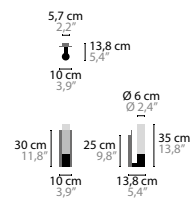

INFINITY

DESIGN BY COEN MUNSTERS

14553 H6+1

14555 H9+1

14557 H12+1

14561 H15+1

14519 W1

14523 W2