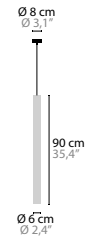

14531 H1

INFINITY H8

BASE: 8 X GU10 / 220V / MAX. 50W

14535

3 X 40 CM, 3 X 60 CM, 2 X 90 CM
COLOURS 00 01 02 05 10 12 13 14 16

INFINITY H12

BASE: 12 X GU10 / 220V / MAX. 50W

14536

4 X 40 CM, 4 X 60 CM, 4 X 90 CM
COLOURS 00 01 02 05 10 12 13 14 16

INFINITY H16

BASE: 16 X GU10 / 220V / MAX. 50W

14537

4 X 40 CM, 5 X 60 CM, 5 X 90 CM, 2 X 145 CM
COLOURS 00 01 02 05 10 12 13 14 16

INFINITY H1

BASE: 1 X GU10 / 220V / MAX. 50W

14528 25 CM TUBE

COLOURS 00 01 02 05 10 12 13 14 16

14529 40 CM TUBE

COLOURS 00 01 02 05 10 12 13 14 16

14530 60 CM TUBE

COLOURS 00 01 02 05 10 12 13 14 16

14531 90 CM TUBE

COLOURS 00 01 02 05 10 12 13 14 16

14532 145 CM TUBE

COLOURS 00 01 02 05 10 12 13 14 16

COLOURS

- 00 BRILLIANT BRASS
- 01 SATIN BRASS
- 02 CHROME
- 05 BRONZE
- 10 BLACK MATT
- 12 BLACK GLOSSY
- 13 WHITE GLOSSY
- 14 WHITE MATT
- 16 MATT NICKEL

GENERAL INFORMATION: - DIMMABLE
- OTHER SIZES AND COLOURS ON REQUESTS

OTHER COLOURS ON REQUEST