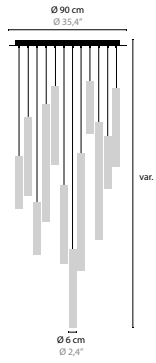

14536 H12

INFINITY H8

BASE: 8 X GU10 / 220V / MAX. 50W

14535

3 X 40 CM, 3 X 60 CM, 2 X 90 CM
COLOURS 00 01 02 05 10 12 13 14 16

INFINITY H12

BASE: 12 X GU10 / 220V / MAX. 50W

14536

4 X 40 CM, 4 X 60 CM, 4 X 90 CM
COLOURS 00 01 02 05 10 12 13 14 16

INFINITY H16

BASE: 16 X GU10 / 220V / MAX. 50W

14537

4 X 40 CM, 5 X 60 CM, 5 X 90 CM, 2 X 145 CM
COLOURS 00 01 02 05 10 12 13 14 16

INFINITY H1

BASE: 1 X GU10 / 220V / MAX. 50W

14528 25 CM TUBE

COLOURS 00 01 02 05 10 12 13 14 16

14529 40 CM TUBE

COLOURS 00 01 02 05 10 12 13 14 16

14530 60 CM TUBE

COLOURS 00 01 02 05 10 12 13 14 16

14531 90 CM TUBE

COLOURS 00 01 02 05 10 12 13 14 16

14532 145 CM TUBE

COLOURS 00 01 02 05 10 12 13 14 16

COLOURS

- 00 BRILLIANT BRASS
- 01 SATIN BRASS
- 02 CHROME
- 05 BRONZE
- 10 BLACK MATT
- 12 BLACK GLOSSY
- 13 WHITE GLOSSY
- 14 WHITE MATT
- 16 MATT NICKEL

GENERAL INFORMATION: - DIMMABLE
- OTHER SIZES AND COLOURS ON REQUESTS

OTHER COLOURS ON REQUEST