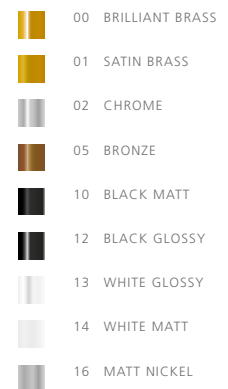

14525 53CM

COLOURS 00 01 02 05 10 12 13 14 16

COLOURS

GENERAL INFORMATION: - DIMMABLE
 - OTHER SIZES AND COLOURS ON REQUEST
 - CRYSTAL CHAINS INCLUDED. CUSTOMER'S CHOICE WHETHER TO USE THEM
 (14553/14554/14555/14556/14557/14558/14561/14563/14519/14521/14523/14525)

▶ OTHER COLOURS ON REQUEST

INFINITY

DESIGN BY COEN MUNSTERS

14570 H12

14572 H14

14574 H18

14571 H12

14573 H14

14572 35CM

COLOURS 00 01 02 05 10 12 13 14 16

14573 53CM

COLOURS 00 01 02 05 10 12 13 14 16

INFINITY H18

BASE: 18 X GU10 / 220V / MAX. 50W

14574 35CM + 53CM

COLOURS 00 01 02 05 10 12 13 14 16

COLOURS

GENERAL INFORMATION:

- DIMMABLE
- OTHER SIZES AND COLOURS ON REQUEST
- CRYSTAL CHAINS INCLUDED. CUSTOMER'S CHOICE WHETHER TO USE THEM

OTHER COLOURS ON REQUEST

14535 H8

14536 H12

14537 H16

14528 H1