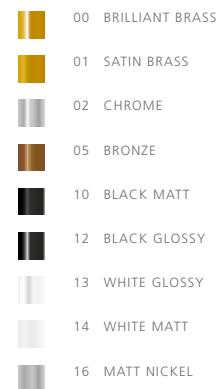

14519 35CM

COLOURS 00 01 02 05 10 12 13 14 16

14521 53CM

COLOURS 00 01 02 05 10 12 13 14 16

INFINITY W2

BASE: 2 X GU10 / 220V / MAX. 50W

14523 35CM

COLOURS 00 01 02 05 10 12 13 14 16

14525 53CM

COLOURS 00 01 02 05 10 12 13 14 16

COLOURS

GENERAL INFORMATION: - DIMMABLE
 - OTHER SIZES AND COLOURS ON REQUEST
 - CRYSTAL CHAINS INCLUDED. CUSTOMER'S CHOICE WHETHER TO USE THEM
 (14553/14554/14555/14556/14557/14558/14561/14563/14519/14521/14523/14525)

▶ OTHER COLOURS ON REQUEST

INFINITY

DESIGN BY COEN MUNSTERS

14570 H12

14572 H14

14574 H18

14571 H12

14573 H14

14531 90 CM TUBE

COLOURS 00 01 02 05 10 12 13 14 16

14532 145 CM TUBE

COLOURS 00 01 02 05 10 12 13 14 16

COLOURS

-  00 BRILLIANT BRASS
-  01 SATIN BRASS
-  02 CHROME
-  05 BRONZE
-  10 BLACK MATT
-  12 BLACK GLOSSY
-  13 WHITE GLOSSY
-  14 WHITE MATT
-  16 MATT NICKEL