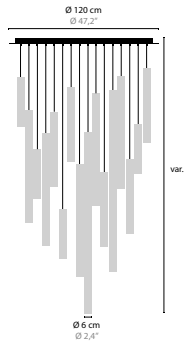

14537 H16

INFINITY H8

BASE: 8 X GU10 / 220V / MAX. 50W

14535

3 X 40 CM, 3 X 60 CM, 2 X 90 CM
COLOURS 00 01 02 05 10 12 13 14 16

INFINITY H12

BASE: 12 X GU10 / 220V / MAX. 50W

14536

4 X 40 CM, 4 X 60 CM, 4 X 90 CM
COLOURS 00 01 02 05 10 12 13 14 16

INFINITY H16

BASE: 16 X GU10 / 220V / MAX. 50W

14537

4 X 40 CM, 5 X 60 CM, 5 X 90 CM, 2 X 145 CM
COLOURS 00 01 02 05 10 12 13 14 16

INFINITY H1

BASE: 1 X GU10 / 220V / MAX. 50W

14528 25 CM TUBE

COLOURS 00 01 02 05 10 12 13 14 16

14529 40 CM TUBE

COLOURS 00 01 02 05 10 12 13 14 16

14530 60 CM TUBE

COLOURS 00 01 02 05 10 12 13 14 16

14531 90 CM TUBE

COLOURS 00 01 02 05 10 12 13 14 16

14532 145 CM TUBE

COLOURS 00 01 02 05 10 12 13 14 16

COLOURS

- 00 BRILLIANT BRASS
- 01 SATIN BRASS
- 02 CHROME
- 05 BRONZE
- 10 BLACK MATT
- 12 BLACK GLOSSY
- 13 WHITE GLOSSY
- 14 WHITE MATT
- 16 MATT NICKEL

GENERAL INFORMATION: - DIMMABLE
- OTHER SIZES AND COLOURS ON REQUESTS

OTHER COLOURS ON REQUEST