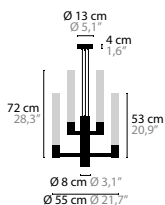

INFINITY

DESIGN BY COEN MUNSTERS

14556 H9+1

INFINITY H6+1

BASE: 7 X GU10 / 220V / MAX. 50W

14553 35CM

COLOURS 00 01 02 05 10 12 13 14 16

14554 53CM

COLOURS 00 01 02 05 10 12 13 14 16

INFINITY H9+1

BASE: 10 X GU10 / 220V / MAX. 50W

14555 35CM

COLOURS 00 01 02 05 10 12 13 14 16

14556 53CM

COLOURS 00 01 02 05 10 12 13 14 16

INFINITY H12+1

BASE: 13 X GU10 / 220V / MAX. 50W

14557 35CM

COLOURS 00 01 02 05 10 12 13 14 16

14558 53CM

COLOURS 00 01 02 05 10 12 13 14 16

INFINITY H15+1

BASE: 16 X GU10 / 220V / MAX. 50W

14561 35CM

COLOURS 00 01 02 05 10 12 13 14 16

14563 53CM

COLOURS 00 01 02 05 10 12 13 14 16

INFINITY W1

BASE: 1 X GU10 / 220V / MAX. 50W

14519 35CM

COLOURS 00 01 02 05 10 12 13 14 16

14521 53CM

COLOURS 00 01 02 05 10 12 13 14 16

INFINITY W2

BASE: 2 X GU10 / 220V / MAX. 50W

14523 35CM

COLOURS 00 01 02 05 10 12 13 14 16

14525 53CM

COLOURS 00 01 02 05 10 12 13 14 16

COLOURS

GENERAL INFORMATION: - DIMMABLE
- OTHER SIZES AND COLOURS ON REQUEST
- CRYSTAL CHAINS INCLUDED. CUSTOMER'S CHOICE WHETHER TO USE THEM
(14553/14554/14555/14556/14557/14558/14561/14563/14519/14521/14523/14525)

▶ OTHER COLOURS ON REQUEST