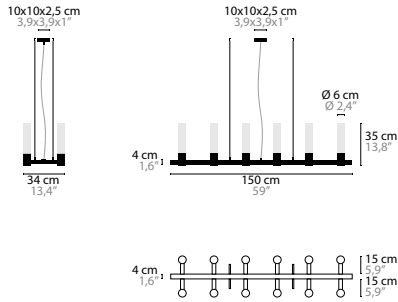

INFINITY

DESIGN BY COEN MUNSTERS

14570 H12