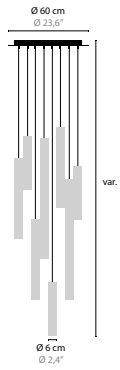

14535 H8

INFINITY H8

BASE: 8 X GU10 / 220V / MAX. 50W

14535

3 X 40 CM, 3 X 60 CM, 2 X 90 CM
COLOURS 00 01 02 05 10 12 13 14 16

INFINITY H12

BASE: 12 X GU10 / 220V / MAX. 50W

14536

4 X 40 CM, 4 X 60 CM, 4 X 90 CM
COLOURS 00 01 02 05 10 12 13 14 16

INFINITY H16

BASE: 16 X GU10 / 220V / MAX. 50W

14537

4 X 40 CM, 5 X 60 CM, 5 X 90 CM, 2 X 145 CM
COLOURS 00 01 02 05 10 12 13 14 16

INFINITY H1

BASE: 1 X GU10 / 220V / MAX. 50W

14528 25 CM TUBE

COLOURS 00 01 02 05 10 12 13 14 16

14529 40 CM TUBE

COLOURS 00 01 02 05 10 12 13 14 16

14530 60 CM TUBE

COLOURS 00 01 02 05 10 12 13 14 16

14531 90 CM TUBE

COLOURS 00 01 02 05 10 12 13 14 16

14532 145 CM TUBE

COLOURS 00 01 02 05 10 12 13 14 16

COLOURS

- 00 BRILLIANT BRASS
- 01 SATIN BRASS
- 02 CHROME
- 05 BRONZE
- 10 BLACK MATT
- 12 BLACK GLOSSY
- 13 WHITE GLOSSY
- 14 WHITE MATT
- 16 MATT NICKEL

GENERAL INFORMATION: - DIMMABLE
- OTHER SIZES AND COLOURS ON REQUESTS

OTHER COLOURS ON REQUEST