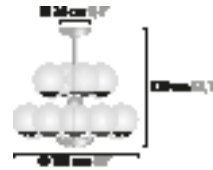

# INNERBLOOM

DESIGN BY COEN MUNSTERS

13983 H5

13986 H8

13989 H12

13992 W1

**INNERBLOOM H5** BASE: 5 X E27 / 220V / MAX 40W

**13983** COLOURS 32 (FITTING BASE SATIN BRASS 01)