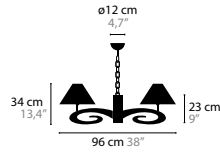

# LAZY SUNDAY

DESIGN BY COEN MUNSTERS

11470 W1

11410 H6+1

11422 H12+1

11434 H18+1

11471 W1

11411 H6+1