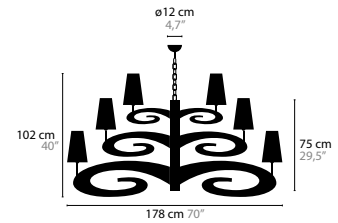

11435 H18+1

LAZY SUNDAY W1

BASE: 1 X E14 / 220V / MAX. 25W

11470 FLAT MODEL
11471 HIGH MODEL

COLOURS 02 10 12 13 14 16 SHADE 301 310 320 377 391
COLOURS 02 10 12 13 14 16 SHADE 301 310 320 377 391

LAZY SUNDAY H6+1

BASE: 6 X E14 / 220V / MAX. 25W BASE DOWNLIGHT: 1 X GU10 / 220V / MAX. 50W

11410 FLAT MODEL
11411 HIGH MODEL

COLOURS 02 10 12 13 14 16 SHADE 301 310 320 377 391
COLOURS 02 10 12 13 14 16 SHADE 301 310 320 377 391

LAZY SUNDAY H12+1

BASE: 12 X E14 / 220V / MAX. 25W BASE DOWNLIGHT: 1 X GU10 / 220V / MAX. 50W

11422 FLAT MODEL
11423 HIGH MODEL

COLOURS 02 10 12 13 14 16 SHADE 301 310 320 377 391
COLOURS 02 10 12 13 14 16 SHADE 301 310 320 377 391

LAZY SUNDAY H18+1

BASE: 18 X E14 / 220V / MAX. 25W BASE DOWNLIGHT: 1 X GU10 / 220V / MAX. 50W

11434 FLAT MODEL
11435 HIGH MODEL

COLOURS 02 10 12 13 14 16 SHADE 301 310 320 377 391
COLOURS 02 10 12 13 14 16 SHADE 301 310 320 377 391

SHADE		
	301	WHITE
	310	CREME
	320	BLACK
	377	BROWN
	391	RED

COLOURS		
	02	CHROME
	10	BLACK MATT
	12	BLACK GLOSSY
	13	WHITE GLOSSY
	14	WHITE MATT
	16	MATT NICKEL

GENERAL INFORMATION: - OTHER COLOURS FOR METAL AND SHADES ON REQUEST

▷ OTHER COLOURS ON REQUEST