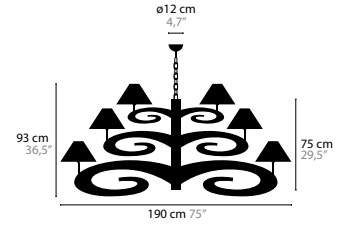

# LAZY SUNDAY

DESIGN BY COEN MUNSTERS

11470 W1

11410 H6+1

11422 H12+1

11434 H18+1

11471 W1

11411 H6+1