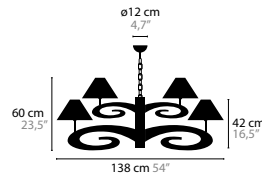

# LAZY SUNDAY

DESIGN BY COEN MUNSTERS

11470 W1

11410 H6+1

11422 H12+1

11434 H18+1

11471 W1

11411 H6+1