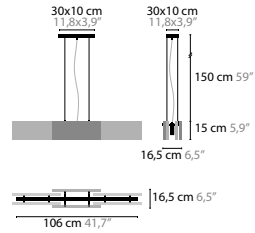

NIGHTLIFE

DESIGN BY COEN MUNSTERS

11810 / 11811 H5