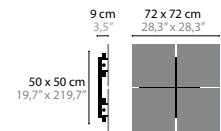

11890 / 11891 C16

NIGHTLIFE H5

BASE: 5 X G9 / 220V / MAX. 40W

11810	CLEAR GLASS	COLOURS	00 01 02 05 10 12 13 14 16
11811	SILVER GLASS	COLOURS	00 01 02 05 10 12 13 14 16

NIGHTLIFE H8 XL

BASE: 8 X G9 / 220V / MAX. 40W

11820	CLEAR GLASS	COLOURS	00 01 02 05 10 12 13 14 16
11821	SILVER GLASS	COLOURS	00 01 02 05 10 12 13 14 16

NIGHTLIFE W1

BASE: 1 X G9 / 220V / MAX. 40W

11840	CLEAR GLASS	COLOURS	02
11841	SILVER GLASS	COLOURS	02

NIGHTLIFE C2

BASE: 2 X G9 / 220V / MAX. 40W

11870	CLEAR GLASS	COLOURS	02
11871	SILVER GLASS	COLOURS	02

NIGHTLIFE W2

BASE: 2 X G9 / 220V / MAX. 40W

11850	CLEAR GLASS	COLOURS	02
11851	SILVER GLASS	COLOURS	02

NIGHTLIFE C4

BASE: 4 X G9 / 220V / MAX. 40W

11880	CLEAR GLASS	COLOURS	02
11881	SILVER GLASS	COLOURS	02

NIGHTLIFE W3

BASE: 3 X G9 / 220V / MAX. 40W

11860	CLEAR GLASS	COLOURS	02
11861	SILVER GLASS	COLOURS	02

NIGHTLIFE C16

BASE: 16 X G9 / 220V / MAX. 40W

11890	CLEAR GLASS	COLOURS	02
11891	SILVER GLASS	COLOURS	02