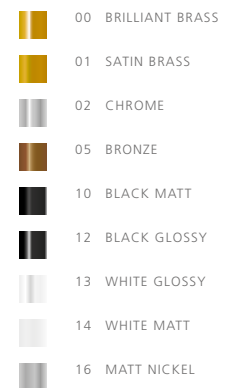

11820	CLEAR GLASS	COLOURS	00 01 02 05 10 12 13 14 16
11821	SILVER GLASS	COLOURS	00 01 02 05 10 12 13 14 16

NIGHTLIFE W1

BASE: 1 X G9 / 220V / MAX. 40W

11840	CLEAR GLASS	COLOURS	02
11841	SILVER GLASS	COLOURS	02

NIGHTLIFE C2

BASE: 2 X G9 / 220V / MAX. 40W

11870	CLEAR GLASS	COLOURS	02
11871	SILVER GLASS	COLOURS	02

NIGHTLIFE W2

BASE: 2 X G9 / 220V / MAX. 40W

11850	CLEAR GLASS	COLOURS	02
11851	SILVER GLASS	COLOURS	02

NIGHTLIFE C4

BASE: 4 X G9 / 220V / MAX. 40W

11880	CLEAR GLASS	COLOURS	02
11881	SILVER GLASS	COLOURS	02

NIGHTLIFE W3

BASE: 3 X G9 / 220V / MAX. 40W

11860	CLEAR GLASS	COLOURS	02
11861	SILVER GLASS	COLOURS	02

NIGHTLIFE C16

BASE: 16 X G9 / 220V / MAX. 40W

11890	CLEAR GLASS	COLOURS	02
11891	SILVER GLASS	COLOURS	02

COLOURS

GENERAL INFORMATION: - ALL GLASS IS ITALIAN HANDMADE AND EVERY PIECE IS UNIQUE
- OTHER COLOURS FOR METAL PARTS ON REQUEST