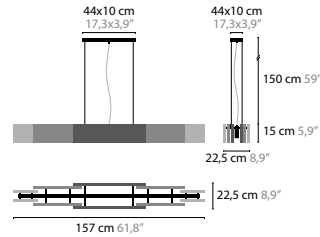

11820 / 11821 H8 XL

11840 / 11841 W1

11850 / 11851 W2

11860 / 11861 W3

11870 / 11871 C2

11880 / 11881 C4

11890 / 11891 C16

NIGHTLIFE H5

BASE: 5 X G9 / 220V / MAX. 40W

11810	CLEAR GLASS	COLOURS	00 01 02 05 10 12 13 14 16
11811	SILVER GLASS	COLOURS	00 01 02 05 10 12 13 14 16

NIGHTLIFE H8 XL

BASE: 8 X G9 / 220V / MAX. 40W

11820	CLEAR GLASS	COLOURS	00 01 02 05 10 12 13 14 16
11821	SILVER GLASS	COLOURS	00 01 02 05 10 12 13 14 16

NIGHTLIFE W1

BASE: 1 X G9 / 220V / MAX. 40W

11840	CLEAR GLASS	COLOURS	02
11841	SILVER GLASS	COLOURS	02

NIGHTLIFE C2

BASE: 2 X G9 / 220V / MAX. 40W

11870	CLEAR GLASS	COLOURS	02
11871	SILVER GLASS	COLOURS	02

NIGHTLIFE W2

BASE: 2 X G9 / 220V / MAX. 40W

11850	CLEAR GLASS	COLOURS	02
11851	SILVER GLASS	COLOURS	02

NIGHTLIFE C4

BASE: 4 X G9 / 220V / MAX. 40W

11880	CLEAR GLASS	COLOURS	02
11881	SILVER GLASS	COLOURS	02

NIGHTLIFE W3

BASE: 3 X G9 / 220V / MAX. 40W

11860	CLEAR GLASS	COLOURS	02
11861	SILVER GLASS	COLOURS	02

NIGHTLIFE C16

BASE: 16 X G9 / 220V / MAX. 40W

11890	CLEAR GLASS	COLOURS	02
11891	SILVER GLASS	COLOURS	02