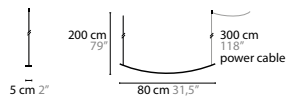

OUT OF LINE

DESIGN BY COEN MUNSTERS

14100

14110 XL

14116

14119

14122

14125

OUT OF LINE

BASE: 1 X LED 7W / 24V / 2700K / 280LM NEEDED SUPPLEMENT: CEILING ELECTRICAL BOX

14100 COLOURS 02 16 32 33

OUT OF LINE XL

BASE: LED 1 X 13W / 24V / 2700K / 520LM NEEDED SUPPLEMENT: CEILING ELECTRICAL BOX

14110 COLOURS 02 16 32 33

OUT OF LINE CEILING ELECTRICAL BOX

CREATE YOUR OWN COMPOSITION, COUNT THE TOTAL WATTAGE AND CHOOSE THE MATCHING ELECTRICAL BOX

14116 COLOURS 02 16 32 33

BOX FOR MAX. 8W LED 170 X 60 X 35 MM

14119 COLOURS 02 16 32 33

BOX FOR MIN. 12W / MAX. 20W LED 200 X 70 X 35 MM

14122 COLOURS 02 16 32 33

BOX FOR MAX. 75W LED 220 X 300 X 40 MM

14125 COLOURS 02 16 32 33

BOX FOR MAX. 150W LED 300 X 300 X 40 MM

COLOURS

02 CHROME

16 MATT NICKEL

32 BLACK STRUCTURE

33 WHITE STRUCTURE

GENERAL INFORMATION: - DIMMABLE

OTHER COLOURS
ON REQUEST