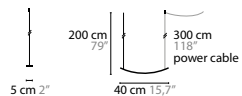

OUT OF LINE

DESIGN BY COEN MUNSTERS

14100