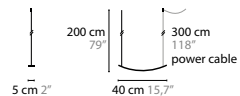

OUT OF LINE

DESIGN BY COEN MUNSTERS

14100