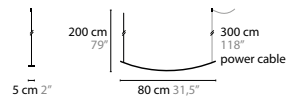

OUT OF LINE

DESIGN BY COEN MUNSTERS

14100

14110 XL

14116

14119

14122

14125

OUT OF LINE BASE: 1 X LED 7W / 24V / 2700K / 280LM NEEDED SUPPLEMENT: CEILING ELECTRICAL BOX

14100 COLOURS 02 16 32 33

OUT OF LINE XL BASE: LED 1 X 13W / 24V / 2700K / 520LM NEEDED SUPPLEMENT: CEILING ELECTRICAL BOX

14110 COLOURS 02 16 32 33

OUT OF LINE CEILING ELECTRICAL BOX

CREATE YOUR OWN COMPOSITION, COUNT THE TOTAL WATTAGE AND CHOOSE THE MATCHING ELECTRICAL BOX

14116 COLOURS 02 16 32 33 BOX FOR MAX. 8W LED 170 X 60 X 35 MM

14119 COLOURS 02 16 32 33 BOX FOR MIN. 12W / MAX. 20W LED 200 X 70 X 35 MM

14122 COLOURS 02 16 32 33 BOX FOR MAX. 75W LED 220 X 300 X 40 MM

14125 COLOURS 02 16 32 33 BOX FOR MAX. 150W LED 300 X 300 X 40 MM

COLOURS		
	02	CHROME
	16	MATT NICKEL
	32	BLACK STRUCTURE
	33	WHITE STRUCTURE

GENERAL INFORMATION: - DIMMABLE

OTHER COLOURS ON REQUEST