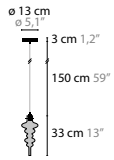

REFLEXX

DESIGN BY COEN MUNSTERS

14350 H1