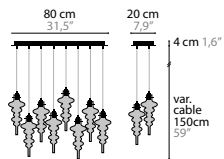

REFLEXX

DESIGN BY COEN MUNSTERS

14370 H8L

REFLEXX H1

14350 COLOURS 00 02 32

BASE: 1 X LED 6W / 3000K / 425LM

CLEAR GLASS

REFLEXX H3

14355 COLOURS 00 02 32

BASE: 3 X LED 6W / 3000K / 1275LM

CLEAR GLASS

REFLEXX H5

14360 COLOURS 00 02 32

BASE: 5 X LED 6W / 3000K / 2125LM

CLEAR GLASS

REFLEXX H8

14365 COLOURS 00 02 32

BASE: 8 X LED 6W / 3000K / 3400LM

CLEAR GLASS

REFLEXX H8L

14370 COLOURS 00 02 32

BASE: 8 X LED 6W / 3000K / 3400LM

CLEAR GLASS

REFLEXX H16L

14375 COLOURS 00 02 32

BASE: 16 X LED 6W / 3000K / 6800LM

CLEAR GLASS

REFLEXX W1

14380 COLOURS 00 02 32

BASE: 1 X LED 6W / 3000K / 425LM

CLEAR GLASS

REFLEXX W1+1

14385 COLOURS 00 02 32

BASE: 2 X LED 6W / 3000K / 850LM

CLEAR GLASS

COLOURS

GENERAL INFORMATION: - DIMMABLE