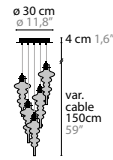

REFLEXX

DESIGN BY COEN MUNSTERS

14360 H5

REFLEXX H1

14350 COLOURS 00 02 32

BASE: 1 X LED 6W / 3000K / 425LM

CLEAR GLASS

REFLEXX H3

14355 COLOURS 00 02 32

BASE: 3 X LED 6W / 3000K / 1275LM

CLEAR GLASS

REFLEXX H5

14360 COLOURS 00 02 32

BASE: 5 X LED 6W / 3000K / 2125LM

CLEAR GLASS

REFLEXX H8

14365 COLOURS 00 02 32

BASE: 8 X LED 6W / 3000K / 3400LM

CLEAR GLASS

REFLEXX H8L

14370 COLOURS 00 02 32

BASE: 8 X LED 6W / 3000K / 3400LM

CLEAR GLASS

REFLEXX H16L

14375 COLOURS 00 02 32

BASE: 16 X LED 6W / 3000K / 6800LM

CLEAR GLASS

REFLEXX W1

14380 COLOURS 00 02 32

BASE: 1 X LED 6W / 3000K / 425LM

CLEAR GLASS

REFLEXX W1+1

14385 COLOURS 00 02 32

BASE: 2 X LED 6W / 3000K / 850LM

CLEAR GLASS

COLOURS

GENERAL INFORMATION: - DIMMABLE