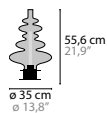

BASE: 2 X LED 6W / 3000K / 850LM

CLEAR GLASS

COLOURS

GENERAL INFORMATION: - DIMMABLE

REFLEXX XXL

DESIGN BY COEN MUNSTERS

14400 H1 XXL

14405 T1 XXL