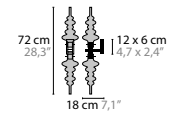

14385 W1+1

REFLEXX H1

14350 COLOURS 00 02 32

BASE: 1 X LED 6W / 3000K / 425LM

CLEAR GLASS

REFLEXX H3

14355 COLOURS 00 02 32

BASE: 3 X LED 6W / 3000K / 1275LM

CLEAR GLASS

REFLEXX H5

14360 COLOURS 00 02 32

BASE: 5 X LED 6W / 3000K / 2125LM

CLEAR GLASS

REFLEXX H8

14365 COLOURS 00 02 32

BASE: 8 X LED 6W / 3000K / 3400LM

CLEAR GLASS

REFLEXX H8L

14370 COLOURS 00 02 32

BASE: 8 X LED 6W / 3000K / 3400LM

CLEAR GLASS

REFLEXX H16L

14375 COLOURS 00 02 32

BASE: 16 X LED 6W / 3000K / 6800LM

CLEAR GLASS

REFLEXX W1

14380 COLOURS 00 02 32

BASE: 1 X LED 6W / 3000K / 425LM

CLEAR GLASS

REFLEXX W1+1

14385 COLOURS 00 02 32

BASE: 2 X LED 6W / 3000K / 850LM

CLEAR GLASS