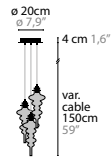

REFLEXX

DESIGN BY COEN MUNSTERS

14355 H3

REFLEXX H1

14350 COLOURS 00 02 32

BASE: 1 X LED 6W / 3000K / 425LM

CLEAR GLASS

REFLEXX H3

14355 COLOURS 00 02 32

BASE: 3 X LED 6W / 3000K / 1275LM

CLEAR GLASS

REFLEXX H5

14360 COLOURS 00 02 32

BASE: 5 X LED 6W / 3000K / 2125LM

CLEAR GLASS

REFLEXX H8

14365 COLOURS 00 02 32

BASE: 8 X LED 6W / 3000K / 3400LM

CLEAR GLASS

REFLEXX H8L

14370 COLOURS 00 02 32

BASE: 8 X LED 6W / 3000K / 3400LM

CLEAR GLASS

REFLEXX H16L

14375 COLOURS 00 02 32

BASE: 16 X LED 6W / 3000K / 6800LM

CLEAR GLASS

REFLEXX W1

14380 COLOURS 00 02 32

BASE: 1 X LED 6W / 3000K / 425LM

CLEAR GLASS

REFLEXX W1+1

14385 COLOURS 00 02 32

BASE: 2 X LED 6W / 3000K / 850LM

CLEAR GLASS

COLOURS

GENERAL INFORMATION: - DIMMABLE