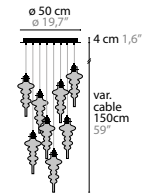

REFLEXX

DESIGN BY COEN MUNSTERS

14365 H8

REFLEXX H1

14350 COLOURS 00 02 32

BASE: 1 X LED 6W / 3000K / 425LM

CLEAR GLASS

REFLEXX H3

14355 COLOURS 00 02 32

BASE: 3 X LED 6W / 3000K / 1275LM

CLEAR GLASS

REFLEXX H5

14360 COLOURS 00 02 32

BASE: 5 X LED 6W / 3000K / 2125LM

CLEAR GLASS

REFLEXX H8

14365 COLOURS 00 02 32

BASE: 8 X LED 6W / 3000K / 3400LM

CLEAR GLASS

REFLEXX H8L

14370 COLOURS 00 02 32

BASE: 8 X LED 6W / 3000K / 3400LM

CLEAR GLASS

REFLEXX H16L

14375 COLOURS 00 02 32

BASE: 16 X LED 6W / 3000K / 6800LM

CLEAR GLASS

REFLEXX W1

14380 COLOURS 00 02 32

BASE: 1 X LED 6W / 3000K / 425LM

CLEAR GLASS

REFLEXX W1+1

14385 COLOURS 00 02 32

BASE: 2 X LED 6W / 3000K / 850LM

CLEAR GLASS

COLOURS

GENERAL INFORMATION: - DIMMABLE