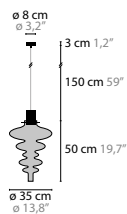

BASE: 2 X LED 6W / 3000K / 850LM

CLEAR GLASS

COLOURS

GENERAL INFORMATION: - DIMMABLE

REFLEXX XXL

DESIGN BY COEN MUNSTERS

14400 H1 XXL

14405 T1 XXL