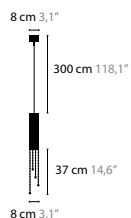

SEXY CRYSTALS

DESIGN BY COEN MUNSTERS

12110 > 12115 H1