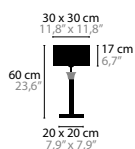

SIDE BY SIDE

DESIGN BY COEN MUNSTERS

14220 H6

14230 H10

14240 W1

14260 T1

14264 T1 XL

14272 T4