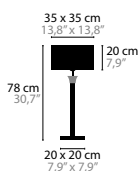

SIDE BY SIDE

DESIGN BY COEN MUNSTERS

14220 H6

14230 H10

14240 W1

14260 T1

14264 T1 XL

14272 T4