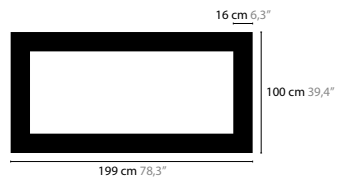

12456 > 12458 H26

LED*

SKY CYCLES H5 BASE: 5 X G9 / 220V / MAX. 40W

12540	WITH CRYSTAL	COLOURS 02
12541	WITH SPECTRA® CRYSTAL	COLOURS 02
12542	WITH SWAROVSKI® STRASS®	COLOURS 02

SKY CYCLES H8 BASE: 8 X G9 / 220V / MAX. 40W

12546	WITH CRYSTAL	COLOURS 02
12547	WITH SPECTRA® CRYSTAL	COLOURS 02
12548	WITH SWAROVSKI® STRASS®	COLOURS 02

SKY CYCLES H12 BASE: 12 X G9 / 220V / MAX. 40W

12552	WITH CRYSTAL	COLOURS 02
12553	WITH SPECTRA® CRYSTAL	COLOURS 02
12554	WITH SWAROVSKI® STRASS®	COLOURS 02

SKY CYCLES H16 BASE: 16 X G9 / 220V / MAX. 40W

12558	WITH CRYSTAL	COLOURS 02
12559	WITH SPECTRA® CRYSTAL	COLOURS 02
12560	WITH SWAROVSKI® STRASS®	COLOURS 02

SKY CYCLES H29 BASE: 29 X G9 / 220V / MAX. 40W

12564	WITH CRYSTAL	COLOURS 02
12565	WITH SPECTRA® CRYSTAL	COLOURS 02
12566	WITH SWAROVSKI® STRASS®	COLOURS 02

SKY CYCLES H16 BASE: 16 X G9 / 220V / MAX. 40W

12450	WITH CRYSTAL	COLOURS 02
12451	WITH SPECTRA® CRYSTAL	COLOURS 02
12452	WITH SWAROVSKI® STRASS®	COLOURS 02

SKY CYCLES H26 BASE: 26 X G9 / 220V / MAX. 40W

12456	WITH CRYSTAL	COLOURS 02
12457	WITH SPECTRA® CRYSTAL	COLOURS 02
12458	WITH SWAROVSKI® STRASS®	COLOURS 02

COLOURS 02 CHROME

GENERAL INFORMATION: - CUSTOMISING ON REQUEST, BOTH FOR SIZE OF FIXTURE AND LENGTH OF CRYSTAL
- *LED ON REQUEST

OTHER COLOURS ON REQUEST