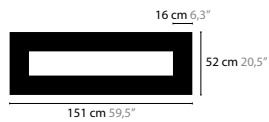

12450 > 12452 H16