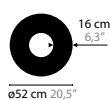

SKY CYCLES - OVAL / ROUND / SQUARE

DESIGN BY COEN MUNSTERS

12400 > 12402 H8

12410 > 12412 H6

12416 > 12418 H12

12422 > 12424 H12

12428 > 12430 H17

12406 > 12408 H12