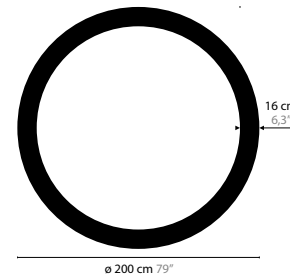

SKY CYCLES - OVAL / ROUND / SQUARE

DESIGN BY COEN MUNSTERS

12400 > 12402 H8

12410 > 12412 H6

12416 > 12418 H12

12422 > 12424 H12

12428 > 12430 H17

12406 > 12408 H12