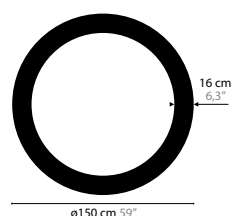

SKY CYCLES - OVAL / ROUND / SQUARE

DESIGN BY COEN MUNSTERS

12400 > 12402 H8

12410 > 12412 H6

12416 > 12418 H12

12422 > 12424 H12

12428 > 12430 H17

12406 > 12408 H12