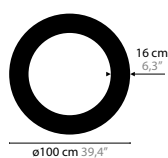

SKY CYCLES - OVAL / ROUND / SQUARE

DESIGN BY COEN MUNSTERS

12400 > 12402 H8

12410 > 12412 H6

12416 > 12418 H12

12422 > 12424 H12

12428 > 12430 H17

12406 > 12408 H12