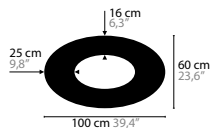

SKY CYCLES - OVAL / ROUND / SQUARE

DESIGN BY COEN MUNSTERS

12400 > 12402 H8

12410 > 12412 H6

12416 > 12418 H12

12422 > 12424 H12

12428 > 12430 H17

12406 > 12408 H12