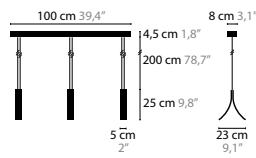

STREAM

DESIGN BY COEN MUNSTERS

13720 H3

STREAM H1 BASE: LED 1 X 7W / 24V / 2700K / 385LM
13710 COLOURS 02 16 32 33

STREAM H1 XL BASE: LED 1 X 13W / 24V / 2700K / 385LM
13712 COLOURS 02 16 32 33

STREAM H3 BASE: LED 3 X 7W / 24V / 2700K / 1155LM
13720 COLOURS 02 16 32 33

STREAM H3 XL BASE: LED 3 X 13W / 24V / 2700K / 1155LM
13722 COLOURS 02 16 32 33

STREAM H5 BASE: LED 5 X 7W / 24V / 2700K / 1925LM
13730 COLOURS 02 16 32 33

STREAM H5 XL BASE: LED 5 X 13W / 24V / 2700K / 1925LM
13732 COLOURS 02 16 32 33

STREAM H7 BASE: LED 7 X 7W / 24V / 2700K / 2695LM
13740 COLOURS 02 16 32 33

STREAM H7 XL BASE: LED 7 X 13W / 24V / 2700K / 2695LM
13742 COLOURS 02 16 32 33

STREAM W1 BASE: LED 1 X 4W / 24V / 2700K / 385LM
13770 COLOURS 02 16 32 33

STREAM W1 XL BASE: LED 1 X 7W / 24V / 2700K / 385LM
13772 COLOURS 02 16 32 33

STREAM W2 BASE: LED 1 X 7W / 24V / 2700K / 770LM
13780 COLOURS 02 16 32 33

STREAM W2 XL BASE: LED 1 X 13W / 24V / 2700K / 770LM
13782 COLOURS 02 16 32 33

STREAM F2 XL BASE: LED 1 X 13W / 24V / 2700K / 770LM
13790 COLOURS 02 16 32 33

1. COLOURS
2. 02 CHROME
   - 16 MATT NICKEL
   - 32 BLACK STRUCTURE
   - 33 WHITE STRUCTURE

GENERAL INFORMATION: - ALL MODELS DIMMABLE, ART. 13770 AND 13772 ALSO DIMMABLE BY USING MORE THAN ONE PIECE

OTHER COLOURS ON REQUEST