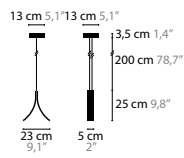

STREAM

DESIGN BY COEN MUNSTERS

13710 H1