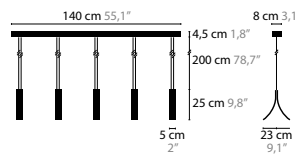

STREAM

DESIGN BY COEN MUNSTERS

13730 H5

STREAM H1 BASE: LED 1 X 7W / 24V / 2700K / 385LM
13710 COLOURS 02 16 32 33

STREAM H1 XL BASE: LED 1 X 13W / 24V / 2700K / 385LM
13712 COLOURS 02 16 32 33

STREAM H3 BASE: LED 3 X 7W / 24V / 2700K / 1155LM
13720 COLOURS 02 16 32 33

STREAM H3 XL BASE: LED 3 X 13W / 24V / 2700K / 1155LM
13722 COLOURS 02 16 32 33

STREAM H5 BASE: LED 5 X 7W / 24V / 2700K / 1925LM
13730 COLOURS 02 16 32 33

STREAM H5 XL BASE: LED 5 X 13W / 24V / 2700K / 1925LM
13732 COLOURS 02 16 32 33

STREAM H7 BASE: LED 7 X 7W / 24V / 2700K / 2695LM
13740 COLOURS 02 16 32 33

STREAM H7 XL BASE: LED 7 X 13W / 24V / 2700K / 2695LM
13742 COLOURS 02 16 32 33

STREAM W1 BASE: LED 1 X 4W / 24V / 2700K / 385LM
13770 COLOURS 02 16 32 33

STREAM W1 XL BASE: LED 1 X 7W / 24V / 2700K / 385LM
13772 COLOURS 02 16 32 33

STREAM W2 BASE: LED 1 X 7W / 24V / 2700K / 770LM
13780 COLOURS 02 16 32 33

STREAM W2 XL BASE: LED 1 X 13W / 24V / 2700K / 770LM
13782 COLOURS 02 16 32 33

STREAM F2 XL BASE: LED 1 X 13W / 24V / 2700K / 770LM
13790 COLOURS 02 16 32 33

1. COLOURS
2. 02 CHROME
   - 16 MATT NICKEL
   - 32 BLACK STRUCTURE
   - 33 WHITE STRUCTURE

GENERAL INFORMATION: - ALL MODELS DIMMABLE, ART. 13770 AND 13772 ALSO DIMMABLE BY USING MORE THAN ONE PIECE

OTHER COLOURS ON REQUEST