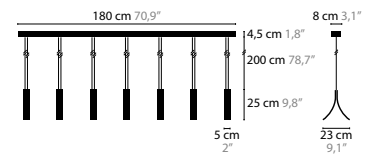

STREAM

DESIGN BY COEN MUNSTERS

13740 H7

STREAM H1 BASE: LED 1 X 7W / 24V / 2700K / 385LM
13710 COLOURS 02 16 32 33

STREAM H1 XL BASE: LED 1 X 13W / 24V / 2700K / 385LM
13712 COLOURS 02 16 32 33

STREAM H3 BASE: LED 3 X 7W / 24V / 2700K / 1155LM
13720 COLOURS 02 16 32 33

STREAM H3 XL BASE: LED 3 X 13W / 24V / 2700K / 1155LM
13722 COLOURS 02 16 32 33

STREAM H5 BASE: LED 5 X 7W / 24V / 2700K / 1925LM
13730 COLOURS 02 16 32 33

STREAM H5 XL BASE: LED 5 X 13W / 24V / 2700K / 1925LM
13732 COLOURS 02 16 32 33

STREAM H7 BASE: LED 7 X 7W / 24V / 2700K / 2695LM
13740 COLOURS 02 16 32 33

STREAM H7 XL BASE: LED 7 X 13W / 24V / 2700K / 2695LM
13742 COLOURS 02 16 32 33

STREAM W1 BASE: LED 1 X 4W / 24V / 2700K / 385LM
13770 COLOURS 02 16 32 33

STREAM W1 XL BASE: LED 1 X 7W / 24V / 2700K / 385LM
13772 COLOURS 02 16 32 33

STREAM W2 BASE: LED 1 X 7W / 24V / 2700K / 770LM
13780 COLOURS 02 16 32 33

STREAM W2 XL BASE: LED 1 X 13W / 24V / 2700K / 770LM
13782 COLOURS 02 16 32 33

STREAM F2 XL BASE: LED 1 X 13W / 24V / 2700K / 770LM
13790 COLOURS 02 16 32 33

1. COLOURS
2. 02 CHROME
   - 16 MATT NICKEL
   - 32 BLACK STRUCTURE
   - 33 WHITE STRUCTURE

GENERAL INFORMATION: - ALL MODELS DIMMABLE, ART. 13770 AND 13772 ALSO DIMMABLE BY USING MORE THAN ONE PIECE

OTHER COLOURS ON REQUEST