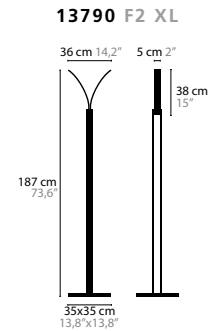

**STREAM H5 XL** BASE: LED 5 X 13W / 24V / 2700K / 1925LM  
**13732** COLOURS 02 16 32 33

**STREAM H7** BASE: LED 7 X 7W / 24V / 2700K / 2695LM  
**13740** COLOURS 02 16 32 33

**STREAM H7 XL** BASE: LED 7 X 13W / 24V / 2700K / 2695LM  
**13742** COLOURS 02 16 32 33

**STREAM W1** BASE: LED 1 X 4W / 24V / 2700K / 385LM  
**13770** COLOURS 02 16 32 33

**STREAM W1 XL** BASE: LED 1 X 7W / 24V / 2700K / 385LM  
**13772** COLOURS 02 16 32 33

**STREAM W2** BASE: LED 1 X 7W / 24V / 2700K / 770LM  
**13780** COLOURS 02 16 32 33

**STREAM W2 XL** BASE: LED 1 X 13W / 24V / 2700K / 770LM  
**13782** COLOURS 02 16 32 33

**STREAM F2 XL** BASE: LED 1 X 13W / 24V / 2700K / 770LM  
**13790** COLOURS 02 16 32 33

- COLOURS
- 02 CHROME
  - 16 MATT NICKEL
  - 32 BLACK STRUCTURE
  - 33 WHITE STRUCTURE