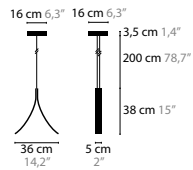

STREAM

DESIGN BY COEN MUNSTERS

13712 H1 XL

STREAM H1 BASE: LED 1 X 7W / 24V / 2700K / 385LM
13710 COLOURS 02 16 32 33

STREAM H1 XL BASE: LED 1 X 13W / 24V / 2700K / 385LM
13712 COLOURS 02 16 32 33

STREAM H3 BASE: LED 3 X 7W / 24V / 2700K / 1155LM
13720 COLOURS 02 16 32 33

STREAM H3 XL BASE: LED 3 X 13W / 24V / 2700K / 1155LM
13722 COLOURS 02 16 32 33

STREAM H5 BASE: LED 5 X 7W / 24V / 2700K / 1925LM
13730 COLOURS 02 16 32 33

STREAM H5 XL BASE: LED 5 X 13W / 24V / 2700K / 1925LM
13732 COLOURS 02 16 32 33

STREAM H7 BASE: LED 7 X 7W / 24V / 2700K / 2695LM
13740 COLOURS 02 16 32 33

STREAM H7 XL BASE: LED 7 X 13W / 24V / 2700K / 2695LM
13742 COLOURS 02 16 32 33

STREAM W1 BASE: LED 1 X 4W / 24V / 2700K / 385LM
13770 COLOURS 02 16 32 33

STREAM W1 XL BASE: LED 1 X 7W / 24V / 2700K / 385LM
13772 COLOURS 02 16 32 33

STREAM W2 BASE: LED 1 X 7W / 24V / 2700K / 770LM
13780 COLOURS 02 16 32 33

STREAM W2 XL BASE: LED 1 X 13W / 24V / 2700K / 770LM
13782 COLOURS 02 16 32 33

STREAM F2 XL BASE: LED 1 X 13W / 24V / 2700K / 770LM
13790 COLOURS 02 16 32 33

1. COLOURS
2. 02 CHROME
   - 16 MATT NICKEL
   - 32 BLACK STRUCTURE
   - 33 WHITE STRUCTURE

GENERAL INFORMATION: - ALL MODELS DIMMABLE, ART. 13770 AND 13772 ALSO DIMMABLE BY USING MORE THAN ONE PIECE

OTHER COLOURS ON REQUEST