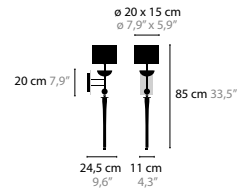

12850 / 12851 W1

SWEET SYMPHONY H1

BASE: 1 X GU10 / 220V / MAX. 50W

12810	BLACK GLASS	COLOURS	00 01 02 05 10 12 16
12811	CLEAR GLASS	COLOURS	00 01 02 05 10 12 16

SWEET SYMPHONY H3

BASE: 3 X GU10 / 220V / MAX. 50W

12820	BLACK GLASS	COLOURS	00 01 02 05 10 12 16
12821	CLEAR GLASS	COLOURS	00 01 02 05 10 12 16

SWEET SYMPHONY H5

BASE: 5 X GU10 / 220V / MAX. 50W

12830	BLACK GLASS	COLOURS	00 01 02 05 10 12 16
12831	CLEAR GLASS	COLOURS	00 01 02 05 10 12 16

SWEET SYMPHONY H9

BASE: 9 X E27 / 220V / MAX. 40W

12840	CLEAR GLASS	COLOURS	00 01 02 05 10 12 16	SHADE	301 310 320 377 391

SWEET SYMPHONY W1

BASE: 1 X E27 / 220V / MAX. 40W

12850	BLACK GLASS	COLOURS	00 01 02 05 10 12 16	SHADE	301 310 320 377 391
12851	CLEAR GLASS	COLOURS	00 01 02 05 10 12 16	SHADE	301 310 320 377 391

SHADE	301	WHITE
	310	CREME
	320	BLACK
	377	BROWN
	391	RED

COLOURS	00	BRILLIANT BRASS
	01	SATIN BRASS
	02	CHROME
	05	BRONZE
	10	BLACK MATT
	12	BLACK GLOSSY
	16	MATT NICKEL

GENERAL INFORMATION: - ORGANZA SHADES
- GLASS BALLS: OPTICAL GLASS

OTHER COLOURS
ON REQUEST