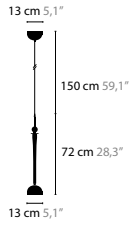

SWEET SYMPHONY

DESIGN BY COEN MUNSTERS

12810 / 12811 H1