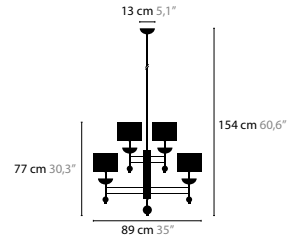

SWEET SYMPHONY

DESIGN BY COEN MUNSTERS

12840 H9

SWEET SYMPHONY H1

BASE: 1 X GU10 / 220V / MAX. 50W

12810	BLACK GLASS	COLOURS	00 01 02 05 10 12 16
12811	CLEAR GLASS	COLOURS	00 01 02 05 10 12 16

SWEET SYMPHONY H3

BASE: 3 X GU10 / 220V / MAX. 50W

12820	BLACK GLASS	COLOURS	00 01 02 05 10 12 16
12821	CLEAR GLASS	COLOURS	00 01 02 05 10 12 16

SWEET SYMPHONY H5

BASE: 5 X GU10 / 220V / MAX. 50W

12830	BLACK GLASS	COLOURS	00 01 02 05 10 12 16
12831	CLEAR GLASS	COLOURS	00 01 02 05 10 12 16

SWEET SYMPHONY H9

BASE: 9 X E27 / 220V / MAX. 40W

12840	CLEAR GLASS	COLOURS	00 01 02 05 10 12 16	SHADE	301 310 320 377 391

SWEET SYMPHONY W1

BASE: 1 X E27 / 220V / MAX. 40W

12850	BLACK GLASS	COLOURS	00 01 02 05 10 12 16	SHADE	301 310 320 377 391
12851	CLEAR GLASS	COLOURS	00 01 02 05 10 12 16	SHADE	301 310 320 377 391

SHADE	301	WHITE
	310	CREME
	320	BLACK
	377	BROWN
	391	RED

COLOURS	00	BRILLIANT BRASS
	01	SATIN BRASS
	02	CHROME
	05	BRONZE
	10	BLACK MATT
	12	BLACK GLOSSY
	16	MATT NICKEL

GENERAL INFORMATION: - ORGANZA SHADES
- GLASS BALLS: OPTICAL GLASS

OTHER COLOURS
ON REQUEST