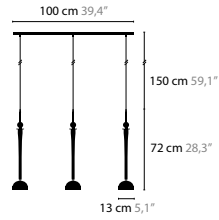

12820 / 12821 H3