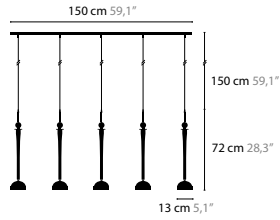

12830 / 12831 H5