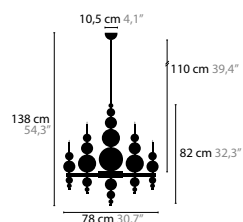

TEARS FROM MOON

DESIGN BY COEN MUNSTERS

13070 > 13073 H12
13074 > 13077 H12+12