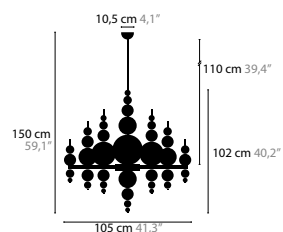

13110 > 13113 H20 XL
13114 > 13117 H20+20 XL