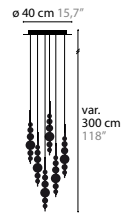

13170 > 13173 H6 MINI