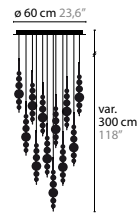

13180 > 13183 H12 MINI