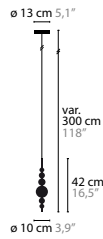

TEARS FROM MOON

DESIGN BY COEN MUNSTERS

13160 > 13163 H1 MINI