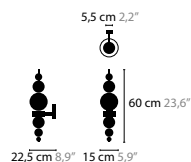

TEARS FROM MOON

DESIGN BY COEN MUNSTERS

13200 > 13203 W1