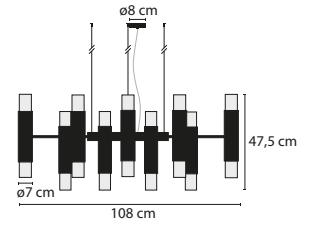

EMBRACE

DESIGN BY RENEE PLOEGMAKERS

14700 > 14702 W1+1

14705 > 14707 W2+2

14710 > 14712 H10+10

14715 > 14717 H16+16

EMBRACE W1+1

BASE: 2 X GU10 / 220V / MAX. 50W

14700	WITH CLEAR GLASS	COLOURS 00 01 02 05 16 32
14701	WITH MATT WHITE GLASS	COLOURS 00 01 02 05 16 32
14702	WITH FROSTED GLASS	COLOURS 00 01 02 05 16 32

EMBRACE W2+2

BASE: 4 X GU10 / 220V / MAX. 50W

14705	WITH CLEAR GLASS	COLOURS 00 01 02 05 16 32
14706	WITH MATT WHITE GLASS	COLOURS 00 01 02 05 16 32
14707	WITH FROSTED GLASS	COLOURS 00 01 02 05 16 32

EMBRACE H10+10

BASE: 20 X GU10 / 220V / MAX. 50W

14710	WITH CLEAR GLASS	COLOURS 00 01 02 05 16 32
14711	WITH MATT WHITE GLASS	COLOURS 00 01 02 05 16 32
14712	WITH FROSTED GLASS	COLOURS 00 01 02 05 16 32