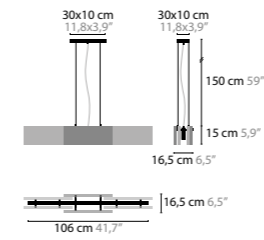

Size: 106 x 16,5 x 15 cm
Packing size 1: 126 x 31 x 28 cm
Packing size 2: 21 x 21 x 81 cm
Packing weight: 18 kg

NIGHTLIFE H8 XL

11820 Clear Glass
11821 Silver Glass

Colours: 00-01-02-05-10-12-13-14-16
Light source: 8 x G9 / 220V / Max. 40W
Dimmable
The glass is handmade, resulting in unique pieces
Light source not included

Size: 157 x 22,5 x 16 cm
Packing size 1: 175 x 31 x 28 cm
Packing size 2: 85 x 30 x 25 cm
Packing weight: 27 kg

NIGHTLIFE C4

11880 Clear Glass
11881 Silver Glass

Colours: 00-01-02-05-10-12-13-14-16
Light source: 4 x G9 / 220V / Max. 40W
Dimmable
The glass is handmade, resulting in unique pieces
Light source not included

Size: 35 x 35 x 9 cm
Packing size 1: 41 x 40 x 27 cm
Packing size 2: 44 x 41 x 32 cm
Packing weight: 13 kg

NIGHTLIFE C16

11890 Clear Glass
11891 Silver Glass

Colours: 00-01-02-05-10-12-13-14-16
Light source: 16 x G9 / 220V / Max. 40W
Dimmable
The glass is handmade, resulting in unique pieces
Light source not included

Size: 72 x 72 x 9 cm
Packing size 1: 65 x 65 x 18 cm
Packing size 2: 44 x 41 x 32 cm
Packing weight: 37 kg

NIGHTLIFE

NIGHTLIFE H5

11810
11811

NIGHTLIFE H8 XL

11820
11821

NIGHTLIFE C4

11880
11881