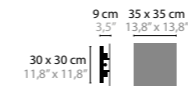

Size: 106 x 16,5 x 15 cm
Packing size 1: 126 x 31 x 28 cm
Packing size 2: 21 x 21 x 81 cm
Packing weight: 18 kg

NIGHTLIFE H8 XL

11820 Clear Glass
11821 Silver Glass

Colours: 00-01-02-05-10-12-13-14-16
Light source: 8 x G9 / 220V / Max. 40W
Dimmable
The glass is handmade, resulting in unique pieces
Light source not included

Size: 157 x 22,5 x 16 cm
Packing size 1: 175 x 31 x 28 cm
Packing size 2: 85 x 30 x 25 cm
Packing weight: 27 kg

NIGHTLIFE C4

11880 Clear Glass
11881 Silver Glass

Colours: 00-01-02-05-10-12-13-14-16
Light source: 4 x G9 / 220V / Max. 40W
Dimmable
The glass is handmade, resulting in unique pieces
Light source not included

Size: 35 x 35 x 9 cm
Packing size 1: 41 x 40 x 27 cm
Packing size 2: 44 x 41 x 32 cm
Packing weight: 13 kg

NIGHTLIFE C16

11890 Clear Glass
11891 Silver Glass

Colours: 00-01-02-05-10-12-13-14-16
Light source: 16 x G9 / 220V / Max. 40W
Dimmable
The glass is handmade, resulting in unique pieces
Light source not included

Size: 72 x 72 x 9 cm
Packing size 1: 65 x 65 x 18 cm
Packing size 2: 44 x 41 x 32 cm
Packing weight: 37 kg

NIGHTLIFE

NIGHTLIFE H5

11810
11811

NIGHTLIFE H8 XL

11820
11821

NIGHTLIFE C4

11880
11881