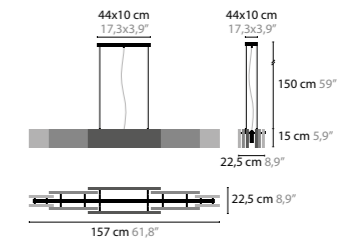

Size: 106 x 16,5 x 15 cm
Packing size 1: 126 x 31 x 28 cm
Packing size 2: 21 x 21 x 81 cm
Packing weight: 18 kg

NIGHTLIFE H8 XL

11820 Clear Glass
11821 Silver Glass

Colours: 00-01-02-05-10-12-13-14-16
Light source: 8 x G9 / 220V / Max. 40W
Dimmable
The glass is handmade, resulting in unique pieces
Light source not included

Size: 157 x 22,5 x 16 cm
Packing size 1: 175 x 31 x 28 cm
Packing size 2: 85 x 30 x 25 cm
Packing weight: 27 kg

NIGHTLIFE C4

11880 Clear Glass
11881 Silver Glass

Colours: 00-01-02-05-10-12-13-14-16
Light source: 4 x G9 / 220V / Max. 40W
Dimmable
The glass is handmade, resulting in unique pieces
Light source not included

Size: 35 x 35 x 9 cm
Packing size 1: 41 x 40 x 27 cm
Packing size 2: 44 x 41 x 32 cm
Packing weight: 13 kg

NIGHTLIFE C16

11890 Clear Glass
11891 Silver Glass

Colours: 00-01-02-05-10-12-13-14-16
Light source: 16 x G9 / 220V / Max. 40W
Dimmable
The glass is handmade, resulting in unique pieces
Light source not included

Size: 72 x 72 x 9 cm
Packing size 1: 65 x 65 x 18 cm
Packing size 2: 44 x 41 x 32 cm
Packing weight: 37 kg

NIGHTLIFE

NIGHTLIFE H5

11810
11811

NIGHTLIFE H8 XL

11820
11821

NIGHTLIFE C4

11880
11881