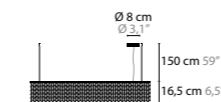

SKY CYCLES ROUND H17

12428 Crystals
12429 Excellent Crystals
12430 Superior Crystals

Colours: 02
 Light source: 17 x G9 / 220V / Max. 40W
 Dimmable
 Light source not included

Size: Ø 200 x 16,5 cm
 Packing size: 205 x 205 x 13 cm
 Packing weight: 80 kg

12416
12417
12418

SKY CYCLES ROUND H12

12422
12423
12424

SKY CYCLES ROUND H17

12428
12429
12430

SKY CYCLES

OVAL /
 ROUND

SKY CYCLES

SKY CYCLES RECTANGLE H16

12450 Crystals
12451 Excellent Crystals
12452 Superior Crystals

Colours: 02
 Light source: 16 x G9 / 220V / Max. 40W
 Dimmable
 Light source not included

Size: 151 x 52 x 16,5 cm
 Packing size: 156 x 57 x 13 cm
 Packing weight: 40 kg

SKY CYCLES RECTANGLE H26

12456 Crystals
12457 Excellent Crystals
12458 Superior Crystals

Colours: 02
 Light source: 26 x G9 / 220V / Max. 40W
 Dimmable
 Light source not included

Size: 199 x 100 x 16,5 cm
 Packing size: 206 x 105 x 13 cm
 Packing weight: 75 kg