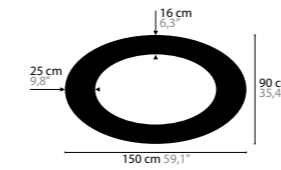

SKY CYCLES OVAL H12

12406
12407
12408