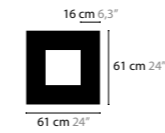

SKY CYCLES SQUARE H8

12500
12501
12502