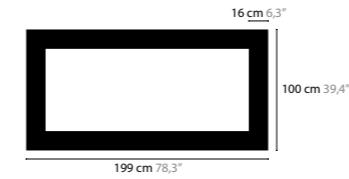

SKY CYCLES RECTANGLE H26

12456
12457
12458

SKY CYCLES SQUARE H8

12500
12501
12502