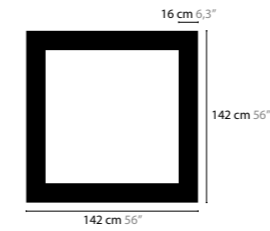

SKY CYCLES SQUARE H24

12512
12513
12514