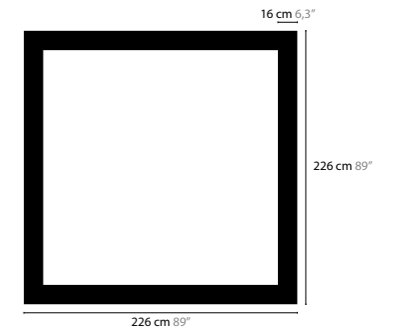

SKY CYCLES SQUARE H32

12518
12519
12520

SKY CYCLES RECTANGLE / SQUARE