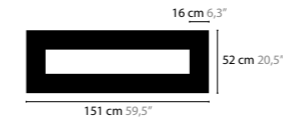

Colours: 02
Light source: 16 x G9 / 220V / Max. 40W
Dimmable
Light source not included

Size: 151 x 52 x 16,5 cm
Packing size: 156 x 57 x 13 cm
Packing weight: 40 kg

SKY CYCLES RECTANGLE H26

12456 Crystals
12457 Excellent Crystals
12458 Superior Crystals

Colours: 02
Light source: 26 x G9 / 220V / Max. 40W
Dimmable
Light source not included

Size: 199 x 100 x 16,5 cm
Packing size: 206 x 105 x 13 cm
Packing weight: 75 kg

SKY CYCLES SQUARE H8

12500 Crystals
12501 Excellent Crystals
12502 Superior Crystals

Colours: 02
Light source: 8 x G9 / 220V / Max. 40W
Dimmable
Light source not included

Size: 61 x 61 x 16,5 cm
Packing size: 70 x 70 x 13 cm
Packing weight: 20 kg

SKY CYCLES SQUARE H16

12506 Crystals
12507 Excellent Crystals
12508 Superior Crystals

Colours: 02
Light source: 16 x G9 / 220V / Max. 40W
Dimmable
Light source not included

Size: 100 x 100 x 16,5 cm
Packing size: 105 x 105 x 13 cm
Packing weight: 45 kg

SKY CYCLES SQUARE H24

12512 Crystals
12513 Excellent Crystals
12514 Superior Crystals

Colours: 02
Light source: 24 x G9 / 220V / Max. 40W
Dimmable
Light source not included

Size: 142 x 142 x 16,5 cm
Packing size: 147 x 147 x 13 cm
Packing weight: 65 kg

SKY CYCLES SQUARE H32

12518 Crystals
12519 Excellent Crystals
12520 Superior Crystals

Colours: 02
Light source: 32 x G9 / 220V / Max. 40W
Dimmable
Light source not included

Size: 226 x 226 x 16,5 cm
Packing size: 231 x 231 x 13 cm
Packing weight: 80 kg

SKY CYCLES

SKY CYCLES RECTANGLE H16

12450
12451
12452