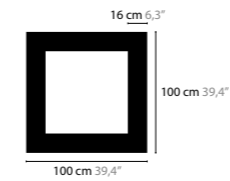

SKY CYCLES SQUARE H16

12506
12507
12508