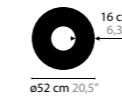

SKY CYCLES ROUND H12

12422 Crystals
12423 Excellent Crystals
12424 Superior Crystals

Colours: 02
 Light source: 12 x G9 / 220V / Max. 40W
 Dimmable
 Light source not included

Size: Ø 150 x 16,5 cm
 Packing size: 155 x 155 x 13 cm
 Packing weight: 65 kg

SKY CYCLES ROUND H17

12428 Crystals
12429 Excellent Crystals
12430 Superior Crystals

Colours: 02
 Light source: 17 x G9 / 220V / Max. 40W
 Dimmable
 Light source not included

Size: Ø 200 x 16,5 cm
 Packing size: 205 x 205 x 13 cm
 Packing weight: 80 kg

SKY CYCLES

SKY CYCLES OVAL H8

12400
12401
12402

SKY CYCLES OVAL H12

12406
12407
12408

SKY CYCLES ROUND H6

12410
12411
12412

SKY CYCLES ROUND H12

SKY CYCLES RECTANGLE H16

12450 Crystals
12451 Excellent Crystals
12452 Superior Crystals

Colours: 02
 Light source: 16 x G9 / 220V / Max. 40W
 Dimmable
 Light source not included

Size: 151 x 52 x 16,5 cm
 Packing size: 156 x 57 x 13 cm
 Packing weight: 40 kg