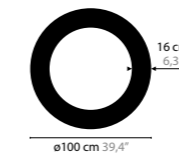

SKY CYCLES ROUND H12

12416
12417
12418