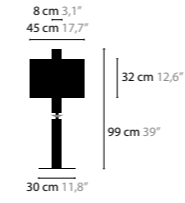

SUNRISE

SUNRISE T1

12740 Excellent Crystal Element

Colours: 00-01-02-05-10-12-13-14-16
Light source: 3 x E27 / 220V / Max. 40W
Dimmer included
Shade: 301-310-320-377-391
Light source not included

Size: Ø 45 x 99 cm
Packing size 1: 33 x 35 x 101 cm
Packing size 2: 40 x 40 x 24 cm
Packing weight: 14 kg

Size: Ø 50 x 189 cm
Packing size 1: 57 x 59 x 201 cm
Packing size 2: 61 x 61 x 52 cm
Packing weight: 23 kg

SUNRISE

SUNRISE T1

12740

SUNRISE F1

12760