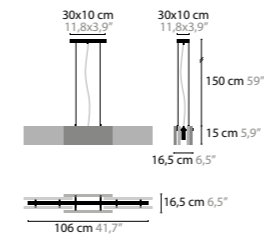

Size: 106 x 16,5 x 15 cm
Packing size 1: 126 x 31 x 28 cm
Packing size 2: 21 x 21 x 81 cm
Packing weight: 18 kg

NIGHTLIFE H8 XL

11820 Clear Glass
11821 Silver Glass

Colours: 00-01-02-05-10-12-13-14-16
Light source: 8 x G9 / 220V / Max. 40W
Dimmable
The glass is handmade, resulting in unique pieces
Light source not included

Size: 157 x 22,5 x 16 cm
Packing size 1: 175 x 31 x 28 cm
Packing size 2: 85 x 30 x 25 cm
Packing weight: 27 kg

NIGHTLIFE C4

11880 Clear Glass
11881 Silver Glass

Colours: 00-01-02-05-10-12-13-14-16
Light source: 4 x G9 / 220V / Max. 40W
Dimmable
The glass is handmade, resulting in unique pieces
Light source not included

Size: 35 x 35 x 9 cm
Packing size 1: 41 x 40 x 27 cm
Packing size 2: 44 x 41 x 32 cm
Packing weight: 13 kg

NIGHTLIFE C16

11890 Clear Glass
11891 Silver Glass

Colours: 00-01-02-05-10-12-13-14-16
Light source: 16 x G9 / 220V / Max. 40W
Dimmable
The glass is handmade, resulting in unique pieces
Light source not included

Size: 72 x 72 x 9 cm
Packing size 1: 65 x 65 x 18 cm
Packing size 2: 44 x 41 x 32 cm
Packing weight: 37 kg

NIGHTLIFE

NIGHTLIFE H5

11810
11811

NIGHTLIFE H8 XL

11820
11821

NIGHTLIFE C4

11880
11881