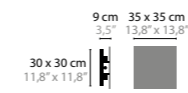

Size: 106 x 16,5 x 15 cm
Packing size 1: 126 x 31 x 28 cm
Packing size 2: 21 x 21 x 81 cm
Packing weight: 18 kg

NIGHTLIFE H8 XL

11820 Clear Glass
11821 Silver Glass

Colours: 00-01-02-05-10-12-13-14-16
Light source: 8 x G9 / 220V / Max. 40W
Dimmable
The glass is handmade, resulting in unique pieces
Light source not included

Size: 157 x 22,5 x 16 cm
Packing size 1: 175 x 31 x 28 cm
Packing size 2: 85 x 30 x 25 cm
Packing weight: 27 kg

NIGHTLIFE C4

11880 Clear Glass
11881 Silver Glass

Colours: 00-01-02-05-10-12-13-14-16
Light source: 4 x G9 / 220V / Max. 40W
Dimmable
The glass is handmade, resulting in unique pieces
Light source not included

Size: 35 x 35 x 9 cm
Packing size 1: 41 x 40 x 27 cm
Packing size 2: 44 x 41 x 32 cm
Packing weight: 13 kg

NIGHTLIFE C16

11890 Clear Glass
11891 Silver Glass

Colours: 00-01-02-05-10-12-13-14-16
Light source: 16 x G9 / 220V / Max. 40W
Dimmable
The glass is handmade, resulting in unique pieces
Light source not included

Size: 72 x 72 x 9 cm
Packing size 1: 65 x 65 x 18 cm
Packing size 2: 44 x 41 x 32 cm
Packing weight: 37 kg

NIGHTLIFE

NIGHTLIFE H5

11810
11811

NIGHTLIFE H8 XL

11820
11821

NIGHTLIFE C4

11880
11881