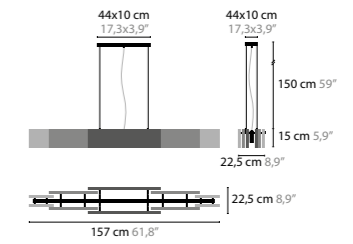

Size: 106 x 16,5 x 15 cm
Packing size 1: 126 x 31 x 28 cm
Packing size 2: 21 x 21 x 81 cm
Packing weight: 18 kg

NIGHTLIFE H8 XL

11820 Clear Glass
11821 Silver Glass

Colours: 00-01-02-05-10-12-13-14-16
Light source: 8 x G9 / 220V / Max. 40W
Dimmable
The glass is handmade, resulting in unique pieces
Light source not included

Size: 157 x 22,5 x 16 cm
Packing size 1: 175 x 31 x 28 cm
Packing size 2: 85 x 30 x 25 cm
Packing weight: 27 kg

NIGHTLIFE C4

11880 Clear Glass
11881 Silver Glass

Colours: 00-01-02-05-10-12-13-14-16
Light source: 4 x G9 / 220V / Max. 40W
Dimmable
The glass is handmade, resulting in unique pieces
Light source not included

Size: 35 x 35 x 9 cm
Packing size 1: 41 x 40 x 27 cm
Packing size 2: 44 x 41 x 32 cm
Packing weight: 13 kg

NIGHTLIFE C16

11890 Clear Glass
11891 Silver Glass

Colours: 00-01-02-05-10-12-13-14-16
Light source: 16 x G9 / 220V / Max. 40W
Dimmable
The glass is handmade, resulting in unique pieces
Light source not included

Size: 72 x 72 x 9 cm
Packing size 1: 65 x 65 x 18 cm
Packing size 2: 44 x 41 x 32 cm
Packing weight: 37 kg

NIGHTLIFE

NIGHTLIFE H5

11810
11811

NIGHTLIFE H8 XL

11820
11821

NIGHTLIFE C4

11880
11881