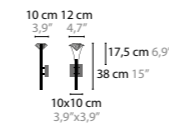

ELEMENTS OF LOVE H5 LED

10525 Excellent Crystal Elements

Light source: 5 x 4,2W / 2700K / 2500LM
Dimmable with Triac
Light source included

Size: 150 x 15 x 20 cm
Fixture weight: 18 kg
Packing size: 174 x 31 x 27 cm
Packing weight: 19 kg

ELEMENTS OF LOVE W1 LED

10551 Excellent Crystal Element

Light source: 1 x 4,2W / 2700K / 500LM
Dimmable with Triac
Light source included

Size: 12 x 10 x 38 cm
Fixture weight: 2 kg
Packing size: 40 x 40 x 24 cm
Packing weight: 3 kg

ELEMENTS OF LOVE W1 XL LED

10555 Excellent Crystal Element

Light source: 1 x 4,2W / 2700K / 500LM
Dimmable with Triac
Light source included

Size: 18 x 15 x 52 cm
Fixture weight: 4 kg
Packing size: 86 x 31 x 28 cm
Packing weight: 5 kg

10551

ELEMENTS OF LOVE W1 XL LED

10555

ELEMENTS OF LOVE

ELEMENTS OF LOVE T1		
10560 Excellent Crystal Element	Light source: 1 x E27 / 220V / Max. 60W Dimmer included Shade: 301-310-320-377-391 Light source not included	Size: 40 x 40 x 82 cm Fixture weight: 5 kg Packing size 1: 46 x 32 x 58 cm Packing size 2: 41 x 41 x 32 cm Packing weight: 7 kg