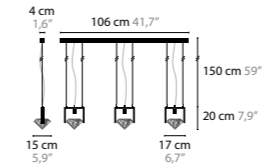

ELEMENTS OF LOVE H3 LED

10519