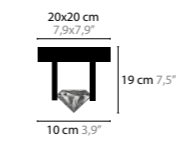

ELEMENTS OF LOVE **C1 LED**

10580