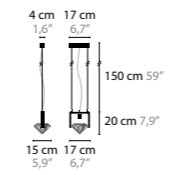

ELEMENTS OF LOVE

ELEMENTS OF LOVE H1 LED

10511 Excellent Crystal Element

Light source: 1 x 4,2W / 2700K / 500LM
Dimmable with Triac
Light source included

Size: 17 x 15 x 20 cm
Fixture weight: 3 kg
Packing size: 40 x 40 x 24 cm
Packing weight: 4 kg

ELEMENTS OF LOVE H3 LED

10519 Excellent Crystal Elements

Light source: 3 x 4,2W / 2700K / 1500LM
Dimmable with Triac
Light source included

Size: 106 x 15 x 20 cm
Fixture weight: 11 kg
Packing size: 125 x 32 x 28 cm
Packing weight: 12 kg

ELEMENTS OF LOVE H5 LED

10525 Excellent Crystal Elements

Light source: 5 x 4,2W / 2700K / 2500LM
Dimmable with Triac
Light source included

Size: 150 x 15 x 20 cm
Fixture weight: 18 kg
Packing size: 174 x 31 x 27 cm
Packing weight: 19 kg

ELEMENTS OF LOVE W1 LED

10551 Excellent Crystal Element

Light source: 1 x 4,2W / 2700K / 500LM
Dimmable with Triac
Light source included

Size: 12 x 10 x 38 cm
Fixture weight: 2 kg
Packing size: 40 x 40 x 24 cm
Packing weight: 3 kg

ELEMENTS OF LOVE W1 XL LED

10555 Excellent Crystal Element

Light source: 1 x 4,2W / 2700K / 500LM
Dimmable with Triac
Light source included

Size: 18 x 15 x 52 cm
Fixture weight: 4 kg
Packing size: 86 x 31 x 28 cm
Packing weight: 5 kg

ELEMENTS OF LOVE

ELEMENTS OF LOVE H1 LED

10511