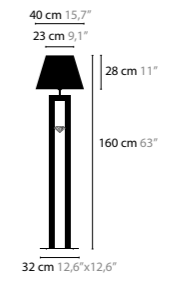

ELEMENTS OF LOVE **F1**

10570