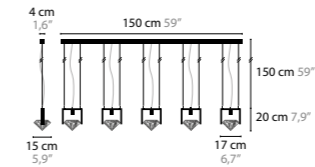

ELEMENTS OF LOVE H5 LED

10525