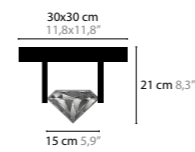

ELEMENTS OF LOVE **C1 XL LED**

10584