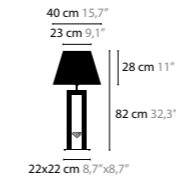

ELEMENTS OF LOVE

ELEMENTS OF LOVE T1		
10560 Excellent Crystal Element	Light source: 1 x E27 / 220V / Max. 60W Dimmer included Shade: 301-310-320-377-391 Light source not included	Size: 40 x 40 x 82 cm Fixture weight: 5 kg Packing size 1: 46 x 32 x 58 cm Packing size 2: 41 x 41 x 32 cm Packing weight: 7 kg

ELEMENTS OF LOVE F1		
10570 Excellent Crystal Element	Light source: 1 x E27 / 220V / Max. 60W Dimmer included Shade: 301-310-320-377-391 Light source not included	Size: 40 x 40 x 160 cm Fixture weight: 11 kg Packing size 1: 35 x 35 x 170 cm Packing size 2: 41 x 41 x 32 cm Packing weight: 13 kg

ELEMENTS OF LOVE C1 LED		
10580 Excellent Crystal Element	Light source: 1 x 6,4W / 2700K / 760LM Dimmable with Triac Light source included	Size: 20 x 20 x 19 cm Fixture weight: 2 kg Packing size: 39 x 39 x 39 cm Packing weight: 3 kg

ELEMENTS OF LOVE C1 XL LED		
10584 Excellent Crystal Element	Light source: 1 x 6,4W / 2700K / 760LM Dimmable with Triac Light source included	Size: 30 x 30 x 21 cm Fixture weight: 5 kg Packing size: 39 x 39 x 39 cm Packing weight: 6 kg

ELEMENTS OF LOVE S1		
10590 Excellent Crystal Element	Light source: 1 x GU10 / 220V / Max 50W Dimmable Light source not included	Size: 13 x 13 x 11 cm Fixture weight: 1 kg Packing size: 41 x 12 x 12 cm Packing weight: 1 kg

ELEMENTS OF LOVE

ELEMENTS OF LOVE **T1**

10560