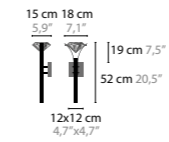

ELEMENTS OF LOVE H5 LED

10525 Excellent Crystal Elements

Light source: 5 x 4,2W / 2700K / 2500LM
Dimmable with Triac
Light source included

Size: 150 x 15 x 20 cm
Fixture weight: 18 kg
Packing size: 174 x 31 x 27 cm
Packing weight: 19 kg

ELEMENTS OF LOVE W1 LED

10551 Excellent Crystal Element

Light source: 1 x 4,2W / 2700K / 500LM
Dimmable with Triac
Light source included

Size: 12 x 10 x 38 cm
Fixture weight: 2 kg
Packing size: 40 x 40 x 24 cm
Packing weight: 3 kg

ELEMENTS OF LOVE W1 XL LED

10555 Excellent Crystal Element

Light source: 1 x 4,2W / 2700K / 500LM
Dimmable with Triac
Light source included

Size: 18 x 15 x 52 cm
Fixture weight: 4 kg
Packing size: 86 x 31 x 28 cm
Packing weight: 5 kg

10551

ELEMENTS OF LOVE W1 XL LED

10555

ELEMENTS OF LOVE

ELEMENTS OF LOVE T1		
10560 Excellent Crystal Element	Light source: 1 x E27 / 220V / Max. 60W Dimmer included Shade: 301-310-320-377-391 Light source not included	Size: 40 x 40 x 82 cm Fixture weight: 5 kg Packing size 1: 46 x 32 x 58 cm Packing size 2: 41 x 41 x 32 cm Packing weight: 7 kg