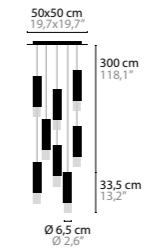

Light source: 1 X GU10 / 220V / MAX. 50W
 Dimmable
 05 Bronze-coloured finish with premium sanded surface
 Light source not included

Size: Ø 6,5 x 33,5 cm
 Fixture weight: 1 kg
 Packing size: 46 x 21 x 17 cm
 Packing weight: 2 kg

Size: 25 x 25 x min 50 cm
 Fixture weight: 10 kg
 Packing size: 50 x 50 x 34 cm
 Packing size: 80 x 60 x 80 cm
 Packing weight: 15 kg

EMBRACE H8

14750 Clear Glass
14751 Matt White Glass
14752 Frosted Glass

Light source: 8 X GU10 / 220V / MAX. 50W
 Dimmable
 05 Bronze-coloured finish with premium sanded surface
 Light source not included

Size: 50 x 50 x min 50 cm
 Fixture weight: 15 kg
 Packing size: 57 x 57 x 52 cm
 Packing size: 80 x 60 x 95 cm
 Packing weight: 19 kg

EMBRACE

EMBRACE H1

14740
14741
14742

EMBRACE H5

14745
14746
14747

EMBRACE H8

14750
14751
14752

**CUSTOMISE YOUR
 PREFERRED COMPOSITION.**