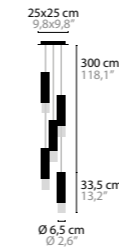

Light source: 1 X GU10 / 220V / MAX. 50W
 Dimmable
 05 Bronze-coloured finish with premium sanded surface
 Light source not included

Size: Ø 6,5 x 33,5 cm
 Fixture weight: 1 kg
 Packing size: 46 x 21 x 17 cm
 Packing weight: 2 kg

Size: 25 x 25 x min 50 cm
 Fixture weight: 10 kg
 Packing size: 50 x 50 x 34 cm
 Packing size: 80 x 60 x 80 cm
 Packing weight: 15 kg

EMBRACE H8

14750 Clear Glass
14751 Matt White Glass
14752 Frosted Glass

Light source: 8 X GU10 / 220V / MAX. 50W
 Dimmable
 05 Bronze-coloured finish with premium sanded surface
 Light source not included

Size: 50 x 50 x min 50 cm
 Fixture weight: 15 kg
 Packing size: 57 x 57 x 52 cm
 Packing size: 80 x 60 x 95 cm
 Packing weight: 19 kg

EMBRACE

EMBRACE H1

14740
14741
14742

EMBRACE H5

14745
14746
14747

EMBRACE H8

14750
14751
14752

**CUSTOMISE YOUR
 PREFERRED COMPOSITION.**