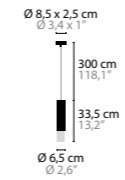

EMBRACE

EMBRACE H1

14740 Clear Glass
14741 Matt White Glass
14742 Frosted Glass

Light source: 1 X GU10 / 220V / MAX. 50W
Dimmable
05 Bronze-coloured finish with premium sanded surface
Light source not included

Size: Ø 6,5 x 33,5 cm
Fixture weight: 1 kg
Packing size: 46 x 21 x 17 cm
Packing weight: 2 kg

EMBRACE H5

14745 Clear Glass
14746 Matt White Glass
14747 Frosted Glass

Light source: 5 X GU10 / 220V / MAX. 50W
Dimmable
05 Bronze-coloured finish with premium sanded surface
Light source not included

Size: 25 x 25 x min 50 cm
Fixture weight: 10 kg
Packing size: 50 x 50 x 34 cm
Packing size: 80 x 60 x 80 cm
Packing weight: 15 kg

EMBRACE H8

14750 Clear Glass
14751 Matt White Glass
14752 Frosted Glass

Light source: 8 X GU10 / 220V / MAX. 50W
Dimmable
05 Bronze-coloured finish with premium sanded surface
Light source not included

Size: 50 x 50 x min 50 cm
Fixture weight: 15 kg
Packing size: 57 x 57 x 52 cm
Packing size: 80 x 60 x 95 cm
Packing weight: 19 kg

EMBRACE

EMBRACE H1

14740
14741
14742