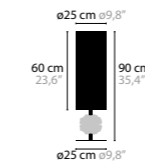

FLOWERS FROM AMSTERDAM T1H

10830
10831
10832