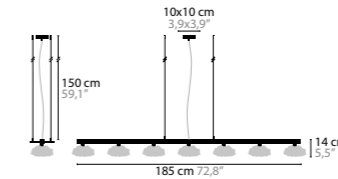

FLOWERS FROM AMSTERDAM H7

10740
10741
10742