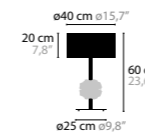

FLOWERS FROM AMSTERDAM T1

10840
10841
10842