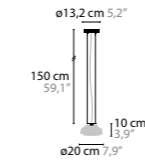

FLOWERS FROM AMSTERDAM T1H

10830 Clear Glass
10831 Silver Glass
10832 Gold Glass

Light source: 1 x E27 / 220V / Max. 60W
Dimmer included
Shade: 301 - 310 - 320 - 377 - 391
The glass is handmade, resulting in unique pieces
Light source not included

Size: Ø 25 x 90 cm
Fixture weight: 5 kg
Packing size 1: 45 x 32 x 67 cm
Packing size 2: 41 x 41 x 32 cm
Packing weight: 8 kg

FLOWERS FROM AMSTERDAM T1

10840 Clear Glass
10841 Silver Glass
10842 Gold Glass

Light source: 1 x E27 / 220V / Max. 60W
Dimmer included
Shade: 301 - 310 - 320 - 377 - 391
The glass is handmade, resulting in unique pieces
Light source not included

Size: Ø 40 x 60 cm
Fixture weight: 5 kg
Packing size 1: 32 x 46 x 68 cm
Packing size 2: 40 x 40 x 35 cm
Packing weight: 8 kg

FLOWERS FROM AMSTERDAM C2

10870 Clear Glass
10871 Silver Glass
10872 Gold Glass

Light source: 2 x G9 / 220V / Max. 40W
Dimmable
The glass is handmade, resulting in unique pieces
Light source not included

Size: Ø 19 x 12 cm
Fixture weight: 2 kg
Packing size 1: 25 x 20 x 14 cm
Packing size 2: 22 x 22 x 21 cm
Packing weight: 3 kg

FLOWERS FROM AMSTERDAM C2 XL

10880 Clear Glass
10881 Silver Glass
10882 Gold Glass

Light source: 2 x G9 / 220V / Max. 40W
Dimmable
The glass is handmade, resulting in unique pieces
Light source not included

Size: Ø 19 x 18 cm
Fixture weight: 3 kg
Packing size 1: 18 x 16 x 20 cm
Packing size 2: 22 x 22 x 21 cm
Packing weight: 4 kg

FLOWERS FROM AMSTERDAM

FLOWERS FROM AMSTERDAM H1

10710
10711
10712