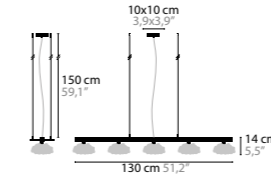

FLOWERS FROM AMSTERDAM H5

10730
10731
10732