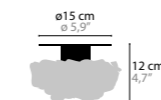

FLOWERS FROM AMSTERDAM C2

10870
10871
10872