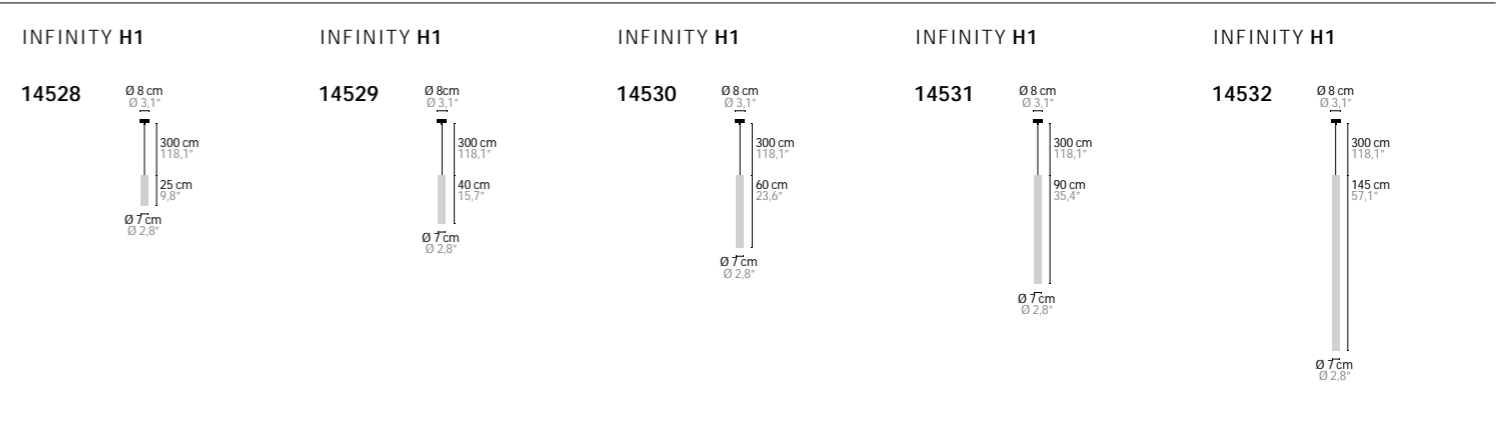

INFINITY H12		Light source: 12 x GU10 / 220V / Max. 50W Dimmable Light source not included * 01-05 Top plate standard spray-painted. 01 will be in Sonnegold (55) colour and 05 in spray-painted bronze (56) colour. Pendants always in satin brass or bronze material. Top-plate in satin brass or bronze material on request.	Size: Ø 80 x min 90 cm Fixture weight: 40 kg Packing size 1: 92 x 92 x 22 cm Packing size 2: (2x) 121 x 22 x 28 cm Packing weight: 58 kg
14536	Glass 4x40 cm, 4x60 cm, 4x90 cm		

INFINITY H16		Light source: 16 x GU10 / 220V / Max. 50W Dimmable Light source not included * 01-05 Top plate standard spray-painted. 01 will be in Sonnegold (55) colour and 05 in spray-painted bronze (56) colour. Pendants always in satin brass or bronze material. Top-plate in satin brass or bronze material on request.	Size: Ø 120 x min 145 cm Fixture weight: 63 kg Packing size 1: 125 x 125 x 17 cm Packing size 2: 150 x 22 x 28 cm Packing size 3: (2x) 122 x 22 x 28 cm Packing weight: 97 kg
14537	Glass 4x40 cm, 5x60 cm, 5x90 cm, 2x145 cm		

INFINITY