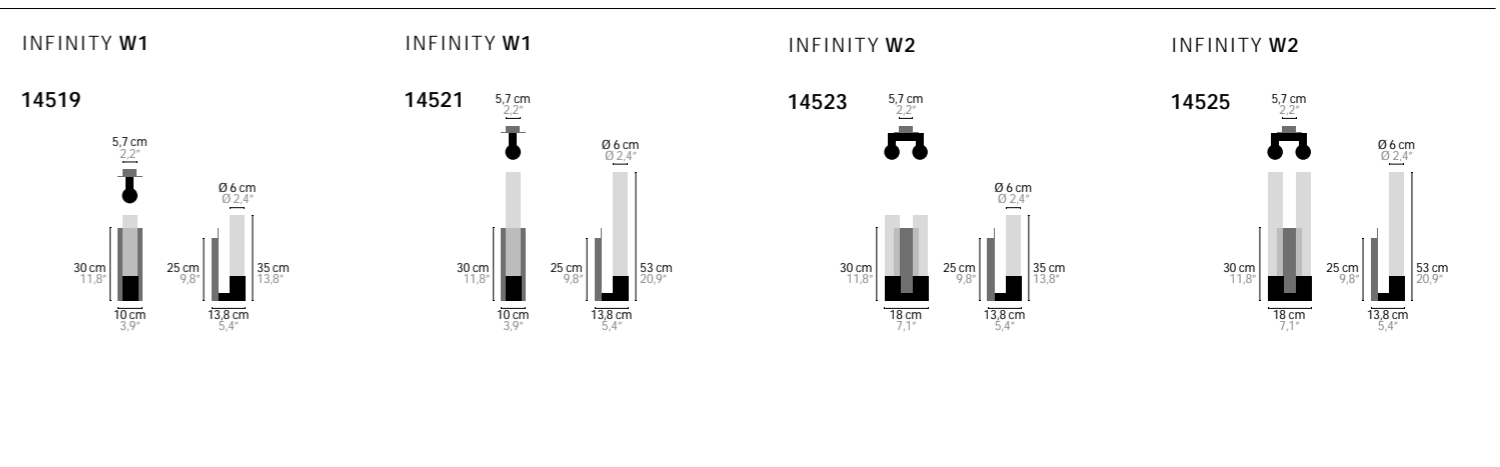

INFINITY H12		Light source: 12 x GU10 / 220V / Max. 50W Dimmable Light source not included * 01-05 Top plate standard spray-painted. 01 will be in Sonnegold (55) colour and 05 in spray-painted bronze (56) colour. Pendants always in satin brass or bronze material. Top-plate in satin brass or bronze material on request.	Size: Ø 80 x min 90 cm Fixture weight: 40 kg Packing size 1: 92 x 92 x 22 cm Packing size 2: (2x) 121 x 22 x 28 cm Packing weight: 58 kg
14536	Glass 4x40 cm, 4x60 cm, 4x90 cm		

INFINITY H16		Light source: 16 x GU10 / 220V / Max. 50W Dimmable Light source not included * 01-05 Top plate standard spray-painted. 01 will be in Sonnegold (55) colour and 05 in spray-painted bronze (56) colour. Pendants always in satin brass or bronze material. Top-plate in satin brass or bronze material on request.	Size: Ø 120 x min 145 cm Fixture weight: 63 kg Packing size 1: 125 x 125 x 17 cm Packing size 2: 150 x 22 x 28 cm Packing size 3: (2x) 122 x 22 x 28 cm Packing weight: 97 kg
14537	Glass 4x40 cm, 5x60 cm, 5x90 cm, 2x145 cm		

INFINITY