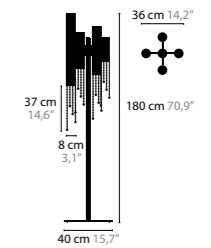

Size: 23 x 18 x 117 cm
Fixture weight: 8 kg
Packing size: 86 x 32 x 28 cm
Packing weight: 9 kg

SEXY CRYSTALS F4+4

- 12341** Excellent Crystals
- 12342** Superior Crystals

Light source: 8 x GU10 / 220V / Max. 50W
Up- and downlight
Dimmer included
Light source not included

Size: Ø 40 x 180 cm
Fixture weight: 22 kg
Packing size: 58 x 58 x 210 cm
Packing weight: 24 kg

SEXY CRYSTALS C1

- 12360** Tube 20cm
Excellent Crystals
- 12361** Tube 20cm
Superior Crystals
- 12362** Tube 30cm
Excellent Crystals
- 12363** Tube 30cm
Superior Crystals
- 12364** Tube 40cm
Excellent Crystals
- 12365** Tube 40cm
Superior Crystals
- 12368** Tube 60cm
Excellent Crystals
- 12369** Tube 60cm
Superior Crystals
- 12372** Tube 80cm
Excellent Crystals
- 12373** Tube 80cm
Superior Crystals

Size: Ø 8 x 77 cm
Fixture weight: 2 kg
Packing size: 46 x 22 x 17 cm
Packing weight: 2,5 kg

Size: Ø 8 x 97 cm
Fixture weight: 2 kg
Packing size: 66 x 21 x 18 cm
Packing weight: 2,5 kg

Size: Ø 8 x 117 cm
Fixture weight: 3 kg
Packing size: 85 x 21 x 17 cm
Packing weight: 3 kg

SEXY CRYSTALS

SEXY CRYSTALS W1+1

- 12300**
- 12301**
- 12304**
- 12305**
- 12308**
- 12309**

SEXY CRYSTALS W3+3

- 12320**
- 12321**

SEXY CRYSTALS F4+4

- 12341**
- 12342**

SEXY CRYSTALS C1