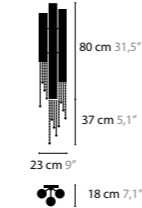

Size: Ø 40 x 180 cm
Fixture weight: 22 kg
Packing size: 58 x 58 x 210 cm
Packing weight: 24 kg

SEXY CRYSTALS C1

- 12360** Tube 20cm
Excellent Crystals
- 12361** Tube 20cm
Superior Crystals
- 12362** Tube 30cm
Excellent Crystals
- 12363** Tube 30cm
Superior Crystals
- 12364** Tube 40cm
Excellent Crystals
- 12365** Tube 40cm
Superior Crystals
- 12368** Tube 60cm
Excellent Crystals
- 12369** Tube 60cm
Superior Crystals
- 12372** Tube 80cm
Excellent Crystals
- 12373** Tube 80cm
Superior Crystals

Light source: 1 x GU10 / 220V / Max. 50W
Dimmable
Light source not included

Size: Ø 8 x 57 cm
Fixture weight: 1 kg
Packing size: 46 x 22 x 17 cm
Packing weight: 2 kg

Size: Ø 8 x 67 cm
Fixture weight: 2 kg
Packing size: 46 x 22 x 17 cm
Packing weight: 2 kg

Size: Ø 8 x 77 cm
Fixture weight: 2 kg
Packing size: 46 x 22 x 17 cm
Packing weight: 2,5 kg

Size: Ø 8 x 97 cm
Fixture weight: 2 kg
Packing size: 66 x 21 x 18 cm
Packing weight: 2,5 kg

Size: Ø 8 x 117 cm
Fixture weight: 3 kg
Packing size: 85 x 21 x 17 cm
Packing weight: 3 kg

SEXY CRYSTALS

SEXY CRYSTALS W1+1

- 12300**
- 12301**
- 12304**
- 12305**
- 12308**
- 12309**

SEXY CRYSTALS W3+3

- 12320**
- 12321**

SEXY CRYSTALS F4+4

- 12341**
- 12342**

SEXY CRYSTALS C1