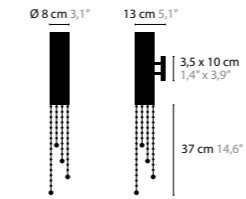

SEXY CRYSTALS W3+3

- **12320** Excellent Crystals
- **12321** Superior Crystals

Light source: 6 x GU10 / 220V / Max. 50W
Up- and downlight
Dimmable
Light source not included

Size: 23 x 18 x 117 cm
Fixture weight: 8 kg
Packing size: 86 x 32 x 28 cm
Packing weight: 9 kg

SEXY CRYSTALS F4+4

- **12341** Excellent Crystals
- **12342** Superior Crystals

Light source: 8 x GU10 / 220V / Max. 50W
Up- and downlight
Dimmer included
Light source not included

Size: Ø 40 x 180 cm
Fixture weight: 22 kg
Packing size: 58 x 58 x 210 cm
Packing weight: 24 kg

SEXY CRYSTALS C1

- **12360** Tube 20cm
  Excellent Crystals
- **12361** Tube 20cm
  Superior Crystals
- **12362** Tube 30cm
  Excellent Crystals
- **12363** Tube 30cm
  Superior Crystals
- **12364** Tube 40cm
  Excellent Crystals
- **12365** Tube 40cm
  Superior Crystals
- **12368** Tube 60cm
  Excellent Crystals
- **12369** Tube 60cm
  Superior Crystals
- **12372** Tube 80cm
  Excellent Crystals
- **12373** Tube 80cm
  Superior Crystals

Light source: 1 x GU10 / 220V / Max. 50W
Dimmable
Light source not included

Size: Ø 8 x 57 cm
Fixture weight: 1 kg
Packing size: 46 x 22 x 17 cm
Packing weight: 2 kg

Size: Ø 8 x 67 cm
Fixture weight: 2 kg
Packing size: 46 x 22 x 17 cm
Packing weight: 2 kg

Size: Ø 8 x 77 cm
Fixture weight: 2 kg
Packing size: 46 x 22 x 17 cm
Packing weight: 2,5 kg

Size: Ø 8 x 97 cm
Fixture weight: 2 kg
Packing size: 66 x 21 x 18 cm
Packing weight: 2,5 kg

Size: Ø 8 x 117 cm
Fixture weight: 3 kg
Packing size: 85 x 21 x 17 cm
Packing weight: 3 kg

SEXY CRYSTALS

SEXY CRYSTALS W1+1

- **12300**
- **12301**
- **12304**
- **12305**
- **12308**
- **12309**