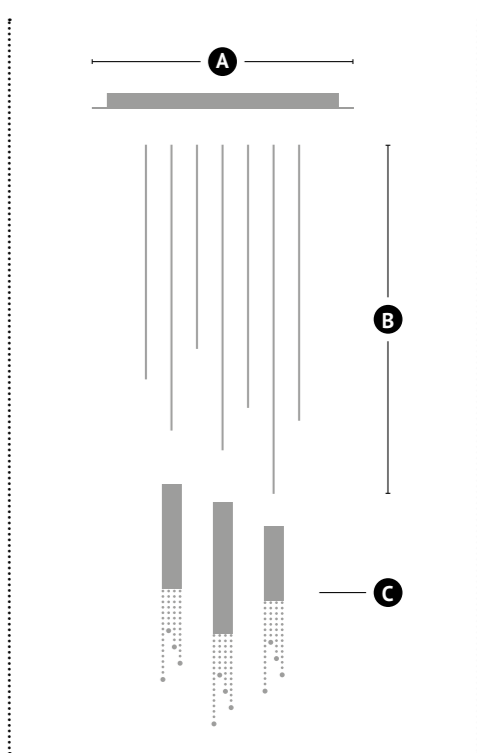

SEXY CRYSTALS H5		Light source: 5 x GU10 / 220V / Max. 50W Dimmable Light source not included	Size: 25 x 25 x min 77 cm Fixture weight: 9 kg Packing size: 50 x 50 x 34 cm Packing weight: 9,5 kg
12156	Tubes 2x 20cm 2x 30cm 1x 40cm Excellent Crystals		
12157	Tubes 2x 20cm 2x 30cm 1x 40cm Superior Crystals		

SEXY CRYSTALS H8		Light source: 8 x GU10 / 220V / Max. 50W Dimmable Light source not included	Size: 50 x 50 x min 77 cm Fixture weight: 16 kg Packing size: 57 x 57 x 52 cm Packing weight: 19 kg
12176	Tubes 3x 20cm 3x 30cm 2x 40cm Excellent Crystals		
12177	Tubes 3x 20cm 3x 30cm 2x 40cm Superior Crystals		

SEXY CRYSTALS H5		Light source: 5 x GU10 / 220V / Max. 50W Dimmable Light source not included	Size: 150 x 8 x min 57 cm Fixture weight: 10 kg Packing size: 175 x 31 x 28 cm Packing weight: 10 kg
12240	Tube 20cm Excellent Crystals		
12241	Tube 20cm Superior Crystals		
12242	Tube 30cm Excellent Crystals		
12243	Tube 30cm Superior Crystals		
12244	Tube 40cm Excellent Crystals		
12245	Tube 40cm Superior Crystals		

SEXY CRYSTALS

SEXY CRYSTALS H1	
12110	
12111	
12112	
12113	
12114	
12115	

SEXY CRYSTALS H4		SEXY CRYSTALS H5	
12136		12156	
12137		12157	

SEXY CRYSTALS H8		SEXY CRYSTALS H5	
12176		12240	
12177		12241	
		12242	
		12243	
		12244	
		12245	

CUSTOMISE YOUR PREFERRED COMPOSITION.
See page 5 for more information and the possibilities.