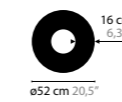

SKY CYCLES ROUND H6

12410 Crystals
12411 Excellent Crystals
12412 Superior Crystals

Light source: 6 x G9 / 220V / Max. 40W
 Dimmable
 Light source not included

Size: Ø 52 x 16,5 cm
 Fixture weight: 9 kg
 Packing size: 60 x 60 x 25 cm
 Packing weight: 10 kg

SKY CYCLES ROUND H12

12422 Crystals
12423 Excellent Crystals
12424 Superior Crystals

Light source: 12 x G9 / 220V / Max. 40W
 Dimmable
 Light source not included

Size: Ø 150 x 16,5 cm
 Fixture weight: 21 kg
 Packing size: 155 x 155 x 13 cm
 Packing weight: 65 kg

SKY CYCLES ROUND H20

12428 Crystals
12429 Excellent Crystals
12430 Superior Crystals

Light source: 20 x G9 / 220V / Max. 40W
 Dimmable
 Light source not included

Size: Ø 200 x 16,5 cm
 Fixture weight: 30 kg
 Packing size: 205 x 205 x 13 cm
 Packing weight: 80 kg

SKY CYCLES

SKY CYCLES OVAL H8

12400
12401
12402

SKY CYCLES OVAL H12

12406
12407
12408

SKY CYCLES ROUND H6

12410
12411
12412

SKY CYCLES ROUND H12