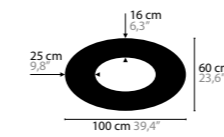

Size: 100 x 60 x 16,5 cm
Fixture weight: 15 kg
Packing size: 105 x 65 x 13 cm
Packing weight: 50 kg

SKY CYCLES OVAL H12

12406 Crystals
12407 Excellent Crystals
12408 Superior Crystals

Light source: 12 x G9 / 220V / Max. 40W
Dimmable
Light source not included

Size: 150 x 90 x 16,5 cm
Fixture weight: 20 kg
Packing size: 155 x 95 x 13 cm
Packing weight: 65 kg

SKY CYCLES ROUND H6

12410 Crystals
12411 Excellent Crystals
12412 Superior Crystals

Light source: 6 x G9 / 220V / Max. 40W
Dimmable
Light source not included

Size: Ø 52 x 16,5 cm
Fixture weight: 9 kg
Packing size: 60 x 60 x 25 cm
Packing weight: 10 kg

SKY CYCLES ROUND H12

12416 Crystals
12417 Excellent Crystals
12418 Superior Crystals

Light source: 12 x G9 / 220V / Max. 40W
Dimmable
Light source not included

Size: Ø 100 x 16,5 cm
Fixture weight: 15 kg
Packing size: 105 x 105 x 13 cm
Packing weight: 50 kg

SKY CYCLES ROUND H12

12422 Crystals
12423 Excellent Crystals
12424 Superior Crystals

Light source: 12 x G9 / 220V / Max. 40W
Dimmable
Light source not included

Size: Ø 150 x 16,5 cm
Fixture weight: 21 kg
Packing size: 155 x 155 x 13 cm
Packing weight: 65 kg

SKY CYCLES ROUND H20

12428 Crystals
12429 Excellent Crystals
12430 Superior Crystals

Light source: 20 x G9 / 220V / Max. 40W
Dimmable
Light source not included

Size: Ø 200 x 16,5 cm
Fixture weight: 30 kg
Packing size: 205 x 205 x 13 cm
Packing weight: 80 kg

SKY CYCLES

SKY CYCLES OVAL H8

12400
12401
12402