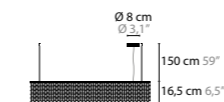

SKY CYCLES ROUND H12

12422 Crystals
12423 Excellent Crystals
12424 Superior Crystals

Light source: 12 x G9 / 220V / Max. 40W
 Dimmable
 Light source not included

Size: Ø 150 x 16,5 cm
 Fixture weight: 21 kg
 Packing size: 155 x 155 x 13 cm
 Packing weight: 65 kg

SKY CYCLES ROUND H20

12428 Crystals
12429 Excellent Crystals
12430 Superior Crystals

Light source: 20 x G9 / 220V / Max. 40W
 Dimmable
 Light source not included

Size: Ø 200 x 16,5 cm
 Fixture weight: 30 kg
 Packing size: 205 x 205 x 13 cm
 Packing weight: 80 kg

12416
12417
12418

SKY CYCLES ROUND H12

12422
12423
12424

SKY CYCLES ROUND H20

12428
12429
12430

SKY CYCLES

OVAL /
 ROUND

SKY CYCLES

SKY CYCLES LINE H5

12540 Crystals
12541 Excellent Crystals
12542 Superior Crystals

Light source: 5 x G9 / 220V / Max. 40W
Dimmable
Light source not included

Size: 100 x 16 x 16,5 cm
Fixture weight: 5 kg
Packing size: 110 x 20 x 16 cm
Packing weight: 13 kg