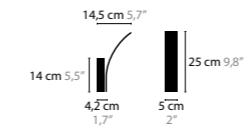

STREAM

STREAM W1

13770

Light source: LED 4W / 24V / 2700K / 385LM
Not dimmable, dimmable version on request
Light source included

Size: 5 x 14,5 x 25 cm
Fixture weight: 1 kg
Packing size: 47 x 22 x 18 cm
Packing weight: 2 kg

STREAM W1 XL

13772

Light source: LED 7W / 24V / 2700K / 385LM
Not dimmable, dimmable version on request
Light source included

Size: 5 x 21,5 x 38 cm
Fixture weight: 2 kg
Packing size: 51 x 17 x 14 cm
Packing weight: 2 kg

STREAM W2

13780

Light source: LED 7W / 24V / 2700K / 770LM
Not dimmable, dimmable version on request
Light source included

Size: 23 x 8 x 25 cm
Fixture weight: 2 kg
Packing size: 34 x 36 x 25 cm
Packing weight: 2 kg

STREAM W2 XL

13782

Light source: LED 13W / 24V / 2700K / 770LM
Not dimmable, dimmable version on request
Light source included

Size: 36 x 8 x 38 cm
Fixture weight: 3 kg
Packing size: 41 x 40 x 24 cm
Packing weight: 4 kg

STREAM

STREAM W1

13770