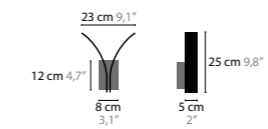

STREAM W2 XL

13782

Light source: LED 13W / 24V / 2700K / 770LM
Not dimmable, dimmable version on request
Light source included

Size: 36 x 8 x 38 cm
Fixture weight: 3 kg
Packing size: 41 x 40 x 24 cm
Packing weight: 4 kg

STREAM

STREAM W1

13770

STREAM W1 XL

13772

STREAM W2

13780

STREAM W2 XL