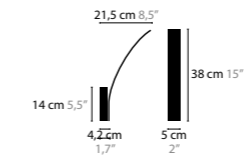

STREAM W2 XL

13782

Light source: LED 13W / 24V / 2700K / 770LM
Not dimmable, dimmable version on request
Light source included

Size: 36 x 8 x 38 cm
Fixture weight: 3 kg
Packing size: 41 x 40 x 24 cm
Packing weight: 4 kg

STREAM

STREAM W1

13770

STREAM W1 XL

13772

STREAM W2

13780

STREAM W2 XL