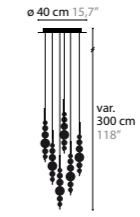

TEARS FROM MOON H6 MINI

- **13170**
- **13171**
- **13172**
- **13173**