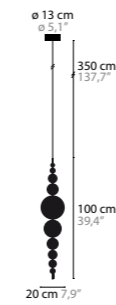

Size: Ø 105 x 150 cm
Fixture weight: 30 kg
Packing size 1: 109 x 50 x 41 cm
Packing size 2: (2x) 82 x 42 x 42 cm
Packing weight: 31 kg

TEARS FROM MOON H22+3

- **13130** White Handmade Glass Balls
- **13131** Black Handmade Glass Balls
- **13132** Silver Handmade Glass Balls
- **13133** Gold Handmade Glass Balls

Light source: 22 x G4 / 12V / Max. 10W
2nd light source: 3 x LED 3W / 2700K / 1125LM
Dimmable with Triac
Gold glass: gold plated, silver glass: silver plated
With separate on-off switch
00-01 middle base will be sprayed in Satin Brass
05 middle base will be sprayed in bronze colour
Light source not included, 2nd light source included

Size: 131 x 54 x 75 cm
Fixture weight: 18 kg
Packing size 1: 140 x 60 x 80 cm
Packing weight: 56 kg

TEARS FROM MOON H34+4

- **13150** White Handmade Glass Balls
- **13151** Black Handmade Glass Balls
- **13152** Silver Handmade Glass Balls
- **13153** Gold Handmade Glass Balls

Light source: 34 x G4 / 12V / Max. 10W
2nd light source: 4 x LED 3W / 2700K / 1500LM
Dimmable with Triac
Gold glass: gold plated, silver glass: silver plated
With separate on-off switch
00-01 middle base will be sprayed in Satin Brass
05 middle base will be sprayed in bronze colour
Light source not included, 2nd light source included

Size: 181 x 54 x 75 cm
Fixture weight: 24 kg
Packing size 1: 185 x 60 x 80 cm
Packing weight: 70 kg

TEARS FROM MOON

TEARS FROM MOON H1 XL

- **13010**
- **13011**
- **13012**
- **13013**