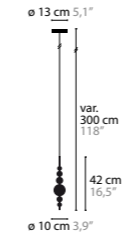

Size: Ø 10 x 42 cm
Fixture weight: 2 kg
Packing size 1: 69 x 10 x 20 cm
Packing size 2: 44 x 33 x 32 cm
Packing weight: 3 kg

TEARS FROM MOON H6 MINI

- **13170** White Handmade Glass Balls
- **13171** Black Handmade Glass Balls
- **13172** Silver Handmade Glass Balls
- **13173** Gold Handmade Glass Balls

Light source: 6 x G9 / 220V / Max. 40W
Dimmable
Gold glass: gold plated, silver glass: silver plated
Light source not included

Size: Ø 40 x min 42 cm
Fixture weight: 8 kg
Packing size 1: 55 x 55 x 40 cm
Packing size 2: 41 x 41 x 32 cm
Packing weight: 8 kg

TEARS FROM MOON W1

- **13200** White Handmade Glass Balls
- **13201** Black Handmade Glass Balls
- **13202** Silver Handmade Glass Balls
- **13203** Gold Handmade Glass Balls

Light source: 1 x G4 / 12V / Max. 20W
Not dimmable
Gold glass: gold plated, silver glass: silver plated
Light source not included

Size: 15 x 22,5 x 65 cm
Fixture weight: 2 kg
Packing size 1: 65 x 15 x 20 cm
Packing size 2: 44 x 33 x 32 cm
Packing weight: 3 kg

TEARS FROM MOON T1

- **13260** White Handmade Glass Balls
- **13261** Black Handmade Glass Balls
- **13262** Silver Handmade Glass Balls
- **13263** Gold Handmade Glass Balls

Light source: 1 x E27 / 220V / Max. 60W
Dimmable
Gold glass: gold plated, silver glass: silver plated
Shade: 301-310-320-377-391
Light source not included

Size: 40 x 40 x 84 cm
Fixture weight: 5 kg
Packing size 1: 47 x 32 x 68 cm
Packing weight: 6 kg

TEARS FROM MOON

TEARS FROM MOON H1 MINI

- **13160**
- **13161**
- **13162**
- **13163**