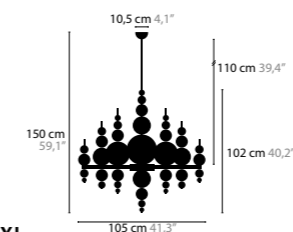

TEARS FROM MOON H20 XL

- **13110**
- **13111**
- **13112**
- **13113**