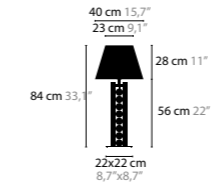

TEARS FROM MOON T1

- **13260**
- **13261**
- **13262**
- **13263**