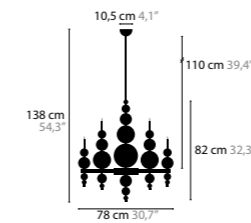

TEARS FROM MOON H12

- **13070**
- **13071**
- **13072**
- **13073**