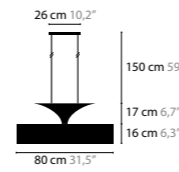

AIRWAVE H5+2 XL

10021