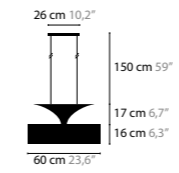

Size: Ø 60 x 33 cm
Packing size 1: 56 x 56 x 53 cm
Packing size 2: 71 x 71 x 22 cm
Packing weight: 11 kg

AIRWAVE H5+2 XL

10021

Light source: 5 x E27 / 220V / Max. 40W - not included
2nd light source: 4 x LED 13W / 3000K / 1260LM - included
Dimmable
Shade: 301 - 310 - 320 - 377 - 391

Conical part is always white satin colour

Size: Ø 80 x 33 cm
Packing size 1: 56 x 56 x 53 cm
Packing size 2: 92 x 92 x 23 cm
Packing weight: 13 kg

AIRWAVE C5

10050

Light source: 5 x E27 / 220V / Max. 40W
Dimmable
Shade: 301 - 310 - 320 - 377 - 391

Conical part is always white satin colour
Light source not included

Size: Ø 60 x 33 cm
Packing size 1: 56 x 56 x 53 cm
Packing size 2: 71 x 71 x 22 cm
Packing weight: 11 kg

AIRWAVE C5 XL

10060

Light source: 5 x E27 / 220V / Max. 40W
Dimmable
Shade: 301 - 310 - 320 - 377 - 391

Conical part is always white satin colour
Light source not included

Size: Ø 80 x 33 cm
Packing size 1: 56 x 56 x 53 cm
Packing size 2: 92 x 92 x 23 cm
Packing weight: 13 kg

AIRWAVE

AIRWAVE H5+2

10011

AIRWAVE H5+2 XL