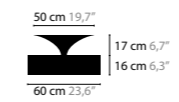

AIRWAVE C5

10050