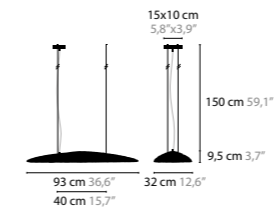

NIGHT IN PARIS

NIGHT IN PARIS H8

11710 Clear Glass
11711 Silver Glass

Light source: 8 x G9 / 220V / Max. 40W
Dimmable
The glass is handmade, resulting in unique pieces
Light source not included

Size: 93 x 32 x 9,5 cm
Packing size 1: 70 x 21 x 18 cm
Packing size 2: 101 x 41 x 20 cm
Packing weight: 13 kg

NIGHT IN PARIS H10

11720 Clear Glass
11721 Silver Glass

Light source: 10 x G9 / 220V / Max. 40W
Dimmable
The glass is handmade, resulting in unique pieces
Light source not included

Size: 135 x 47 x 14,5 cm
Packing size 1: 70 x 21 x 18 cm
Packing size 2: 151 x 61 x 30 cm
Packing weight: 28 kg

NIGHT IN PARIS

NIGHT IN PARIS H8

11710
11711