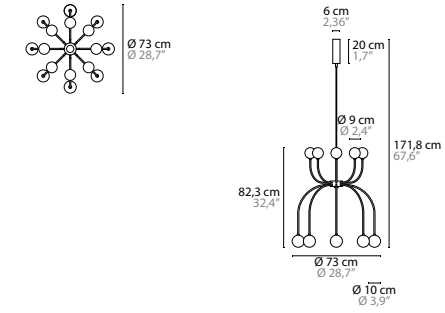

PENÉLOPE

PENÉLOPE H16

14900

Light source: 16x LED 1,3W / 2700K
Dimmable phase-cut
Light source included

Size: Ø 73 x min 105 cm
Fixture weight: 5 kg
Packing size: 65 x 65 x 110 cm
Packing weight: 8 kg

PENÉLOPE

PENÉLOPE H16

14900

PENÉLOPE H28

14910

Light source: 28x LED 1,3W / 2700K
Dimmable phase-cut
Light source included

Size: 136 x 73 x min 100 cm
Fixture weight: 12 kg
Packing size: 65 x 145 x 110 cm
Packing weight: 64 kg

PENÉLOPE H28

14910